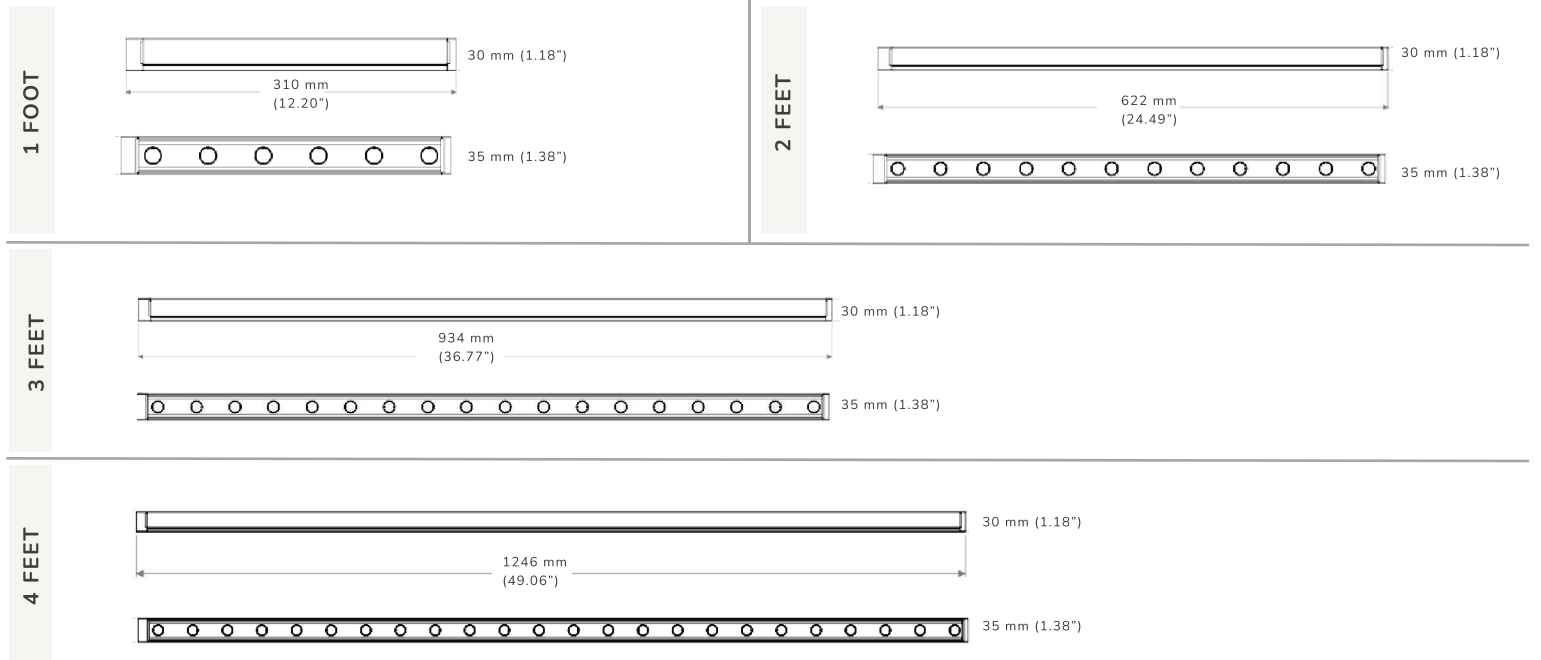

Project Name:	Type:
Product Code:	Date:

LINEAR GRAZER/WALL WASHER

Linear Grazer / Wallwasher

This high efficacy linear LED fixture has a wide range of optical options and is outdoor rated IP67. It features a very compact body that is suitable for installation conditions with limited space. It's ideal for facade lighting for historical and modern buildings. With its end to end installation capabilities, it can provide a uniform lighting effect along any facade condition with constant pixel pitch. The fixture is provided with a built-in microlouver with half sanded glass standard for optimal glare control. Fixture features an extruded aluminum body and tempered glass construction. Integrated thermal management system with passive cooling.

PERFORMANCE

SOURCE:	LED
SDCM:	2 STEP
OPERATING TEMP:	LED
POWER:	24 -48 VDC
RATING:	IP 67
CCT:	2 STEP
CRI:	80 CRI / 90 CRI available on request
CCT:	2700K 3000K 4000K

	1	2	3	4
LENGTH:	12 INCH	24 INCH	37 INCH	49 INCH
WATTAGE:	14.4 W	28.8 W	43.2 W	57.6 W
PERF	91 LM/W	91 LM/W	91 LM/W	91 LM/W
LUMENS	1313 LMS	2626 LMS	3939 LMS	5252 LMS

KEY DIMENSIONS

MOUNTING OPTIONS

FP FIXED PLATE

AP ADJUSTABLE PLATE

OPTIONS

VS VISOR

ORDER INFORMATION

Order Code

VAN	PROFILE	CRI	COLOR TEMP	OPTICS	LOUVER	MOUNTING	DIMMING	OPTIONS
VAN	LINE1 -LN5252 (12.2")	CRI80	27 2700K	NA - 20°	L MICROLOUVER WITH HALF SANDED GLASS	FP FIXED	E4 ELV	VS - VISOR
	LINE2 -LN5353 (24.5")	CRI90	30 3000K	ME - 30°		AP ADJUSTABLE	0-10 V	
	LINE3 -LN5354 (36.7")		40 4000K	WI - 48°				
	LINE4 -LN5355 (49.06")			EW - 60°				
				EL - 18 x 38°				
				WW- 24 x32°				