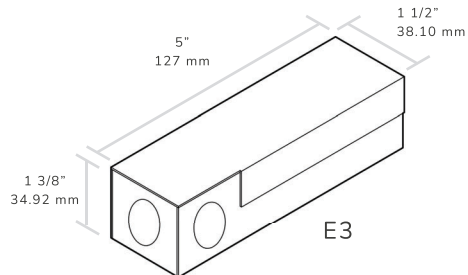

The Body is made of high grade Aluminum. The fixture is tiltable vertically 0-3 2° and rotatable horizontally 355°. Adjustable 32° always inside ceiling level. The fixtures is provided standard with retrofit housing.

S3 - SQUARE

FX FLAT IP20		
CX CONCAVE IP20		
FH FLAT HEXCELL IP20		
FS FLAT SOLITE SHOWER IP44		
CS CONCAVE SOLITE SHOWER		

ORDER INFORMATION

Order Code

VAN	PROFILE	TRIM	TRIM TYPE	FINISH	TEMP	OPTICS	DRIVER	HOUSING
VAN	R3 3" ROUND ADJ.	R-TR3 ROUND TRIMMED	FX FLAT -IP20	W WHITE	27-3 2700K	10	E4 ELV	RT RETROFIT
		R-TL3 ROUND TRIMLESS	CX CONCAVE - IP20	B BLACK	30-3 3000K	18	E7 ELV	
	S3 3" SQUARE ADJ.	S-TR3 SQUARE TRIMMED	FH FLAT HEXCELL -IP20	C CUSTOM *	WD-3 (1800 K - 3000K)	24	XX OTHER**	
		S-TL3 SQUARE TRIMLESS	FS FLAT SOLITE SHOWER - IP44			34	EW ELV**	
			CS CONCAVE SOLITE SHOWER -IP44			17		
						27		
						35		
						62		

Housing / Retrofit Enclosure Specifications

E3 (3 Inch) Product Data

Specifications:

Dimensions:	5 x 1 1/2 x 1 3/8
IP Rating:	IP 20
Light Source:	LED
AC Input:	110-277 VAC - 120-50mA 50/60Hz

INSTALLATION GUIDE