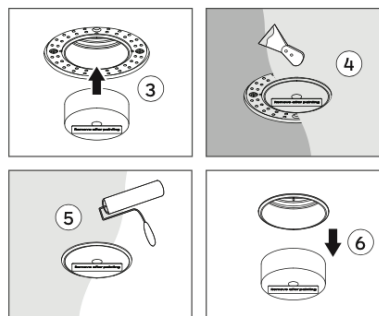

The Body is made of high grade Aluminum. The fixture is tiltable vertically 0-3 2° and rotatable horizontally 355°. Adjustable 32° always inside ceiling level. The fixtures is provided standard with retrofit housing.

*CUSTOM FINISHES REQUIRE A MINIMUM QUANTITY OF 25 FIXTURES

**OTHER DIMMING OPTIONS AVAILABLE UPON REQUEST

Fixture Components

Housing/Enclosure		<p>Power Source 120 V Connection</p>
Driver		<p>Housing/ Enclosure Retrofit Housing enclosure for ELV driver and line voltage connection</p>
Light Source		<p>Driver Low Voltage ELV Standard 2 Wire Dimming. Other Dimming Styles available through custom orders. Contact LGN.</p>
Optics		<p>Light Source LED engine with 3 CCT options. Adjustable gimbal trim allows for aimable spot lighting.</p> <p>Optics Field-interchangeable optic reflectors with spot, narrow flood, and wide flood beam spread options.</p>

Housing / Retrofit Enclosure Specifications

E3 (3 Inch) Product Data

Specifications:

Dimensions:	5 x 1 1/2 x 1 3/8
IP Rating:	IP 20
Light Source:	LED
AC Input:	110-277 VAC - 120-50mA 50/60Hz

INSTALLATION GUIDE

Trimless

Trimmed

Cover Trim for paint
Before plastering and painting, cover the trim

Remove Cover
Once finished painting and plastering remove cover