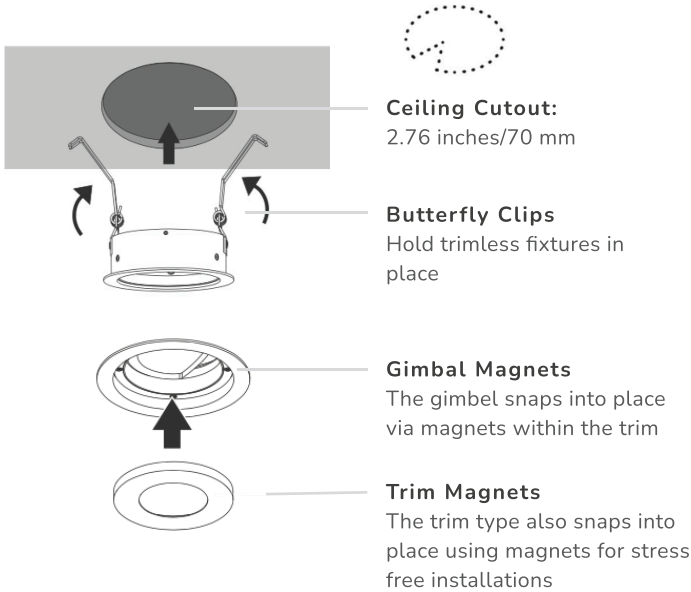

The Body is made of high grade Aluminum. The fixture is tiltable vertically 0-3 2° and rotatable horizontally 355°. Adjustable 32° always inside ceiling level. The fixtures is provided standard with retrofit housing.

*CUSTOM FINISHES REQUIRE A MINIMUM QUANTITY OF 25 FIXTURES

**OTHER DIMMING OPTIONS AVAILABLE UPON REQUEST

Fixture Components

Housing/Enclosure		<p>Power Source 120 V Connection</p>
Driver		<p>Housing/ Enclosure Retrofit Housing enclosure for ELV driver and line voltage connection</p>
Light Source		<p>Driver Low Voltage ELV Standard 2 Wire Dimming. Other Dimming Styles available through custom orders. Contact LGN.</p>
Optics		<p>Light Source LED engine with 3 CCT options. Adjustable gimbal trim allows for aimable spot lighting.</p> <p>Optics Field-interchangeable optic reflectors with spot, narrow flood, and wide flood beam spread options.</p>

Housing / Retrofit Enclosure Specifications

E3 (3 Inch) Product Data

Specifications:

Dimensions:	5 x 1 1/2 x 1 3/8
IP Rating:	IP 20
Light Source:	LED
AC Input:	110-277 VAC - 120-50mA 50/60Hz

INSTALLATION GUIDE

Trimless

Trimmed

Cover Trim for paint
Before plastering and painting, cover the trim

Remove Cover
Once finished painting and plastering remove cover