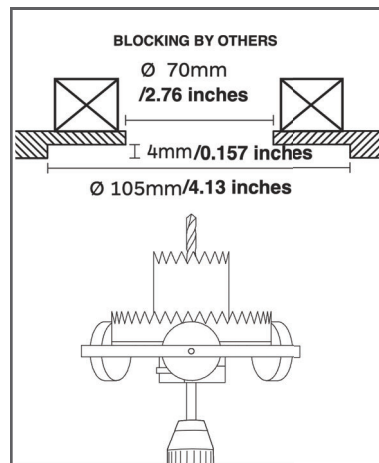

Trimmed

Cover Trim for paint
Before plastering and painting, cover the trim

Remove Cover
Once finished painting and plastering remove cover