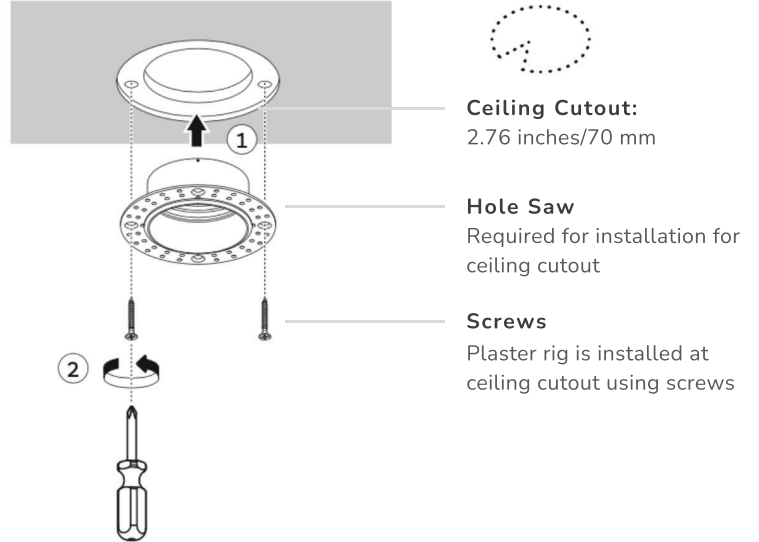

The Body is made of high grade Aluminum. The fixture is tiltable vertically 0-3 2° and rotatable horizontally 355°. Adjustable 32° always inside ceiling level. The fixtures is provided standard with retrofit housing.

*CUSTOM FINISHES REQUIRE A MINIMUM QUANTITY OF 25 FIXTURES

**OTHER DIMMING OPTIONS AVAILABLE UPON REQUEST

Fixture Components

Housing/Enclosure		<p>Power Source 120 V Connection</p>
Driver		<p>Housing/ Enclosure Retrofit Housing enclosure for ELV driver and line voltage connection</p>
Light Source		<p>Driver Low Voltage ELV Standard 2 Wire Dimming. Other Dimming Styles available through custom orders. Contact LGN.</p>
Optics		<p>Light Source LED engine with 3 CCT options. Adjustable gimbal trim allows for aimable spot lighting.</p> <p>Optics Field-interchangeable optic reflectors with spot, narrow flood, and wide flood beam spread options.</p>

Housing / Retrofit Enclosure Specifications

E3 (3 Inch) Product Data

Specifications:

Dimensions:	5 x 1 1/2 x 1 3/8
IP Rating:	IP 20
Light Source:	LED
AC Input:	110-277 VAC - 120-50mA 50/60Hz

INSTALLATION GUIDE

Trimless

Trimmed

Cover Trim for paint
Before plastering and painting, cover the trim

Remove Cover
Once finished painting and plastering remove cover