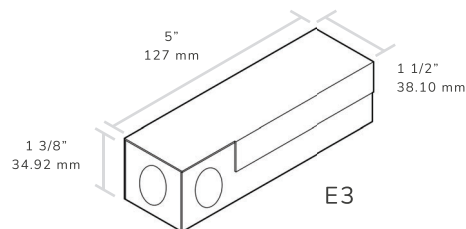

HOUSING SPECIFICATIONS

RETROFIT DRIVE ENCLOSURE SPECS