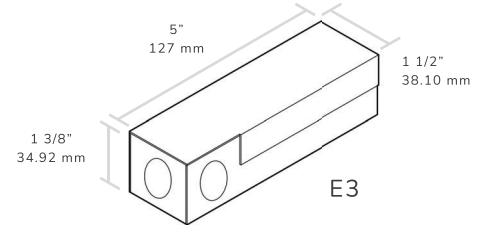

Project Name:	Type:
Product Code:	Date:

VANILLA 3 INCH ADJUSTABLE DOWNLIGHT

Vanilla 3 Inch Adjustable Downlight

The Vanilla product family is a small recessed adjustable downlight providing high visual comfort thanks to a deep recessed LED Engine. Vanilla comes with a modular and tool free LED-engine and optical accessories that are field changeable. Fixture is serviceable through the aperture.

The Body is made of high grade Aluminum. The fixture is tilttable vertically 0-32° and rotatable horizontally 355°. Adjustable 32° always inside ceiling level. The fixtures is provided standard with retrofit housing.

PERFORMANCE

	STATIC WHITE LED	WARM DIM LED
CCT:	2700K / 3000K	1800K - 3000K
CRI:	97 CRI / 10° 90 CRI	90 CRI
WATTAGE:	9 W(250 mA) / 10° 10 W(700mA)	6 WATTS (350 mA)
LUMENS:	766 Delivered / 10° 525 Delivered	553 Delivered
SDMC:	2 Step / 10° 2 Step	2 Step
CRI:	2700K 3000K	1800K ——— 3000K

DRIVER SPECIFICATIONS

	STATIC WHITE		WARM DIM
DRIVER:	E3	E7	EW
DIMMING PROTOCOL:	ELV 2 Wire	ELV 2 Wire	ELV 2 Wire
LED CLASS:	2 Output	2 Output	2 Output
AC INPUT	110-277VAC 120-50 mA 50/60 HZ	120 V AC 0-11 mA 50/60 HZ	120 V AC 0.11 A 50/60 Hz
DC OUTPUT:	250mA	700mA	350mA
WATTS:	Max 9W	Max 15W	Max 15W

KEY DIMENSIONS

HOUSING SPECIFICATIONS

RETROFIT DRIVE ENCLOSURE SPECS

ELV Standard 2-Wire Dimming

*FOR OTHER DIMMING STYLES CONTACT LGN

** 250MA DRIVER FOR STATIC WHITE / 350MA DRIVER FOR WARM DIM