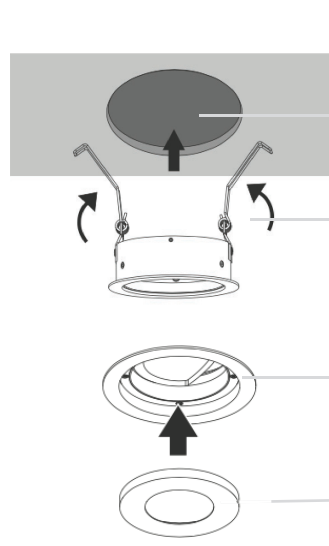

The Body is made of high grade Aluminum. The fixture is tilttable vertically 0-32° and rotatable horizontally 355°. Adjustable 32° always inside ceiling level. The fixtures is provided standard with retrofit housing.

Housing / Retrofit Enclosure Specifications

E3 (3 Inch) Product Data

Specifications:

Dimensions:	5 x 1 1/2 x 1 3/8
IP Rating:	IP 20
Light Source:	LED
AC Input:	110-277 VAC - 120-50mA 50/60Hz

INSTALLATION GUIDE

Trimless

Trimmed

Ceiling Cutout:
2.76 inches/70 mm

Hole Saw
Required for installation for ceiling cutout

Screws
Plaster rig is installed at ceiling cutout using screws

Ceiling Cutout:
2.76 inches/70 mm

Butterfly Clips
Hold trimless fixtures in place

Gimbal Magnets
The gimbal snaps into place via magnets within the trim

Trim Magnets
The trim type also snaps into place using magnets for stress free installations

Cover Trim for paint
Before plastering and painting, cover the trip