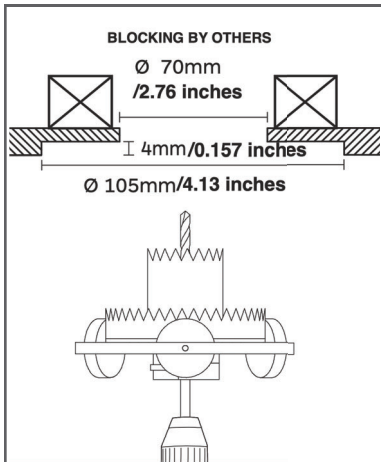

The Body is made of high grade Aluminum. The fixture is tilttable vertically 0-32° and rotatable horizontally 355°. Adjustable 32° always inside ceiling level. The fixtures is provided standard with retrofit housing.

Housing / Retrofit Enclosure Specifications

E3 (3 Inch) Product Data

Specifications:

Dimensions:	5 x 1 1/2 x 1 3/8
IP Rating:	IP 20
Light Source:	LED
AC Input:	110-277 VAC - 120-50mA 50/60Hz

INSTALLATION GUIDE

Trimless

Trimmed

Ceiling Cutout:
2.76 inches/70 mm

Hole Saw
Required for installation for ceiling cutout

Screws
Plaster rig is installed at ceiling cutout using screws

Ceiling Cutout:
2.76 inches/70 mm

Butterfly Clips
Hold trimless fixtures in place

Gimbal Magnets
The gimbal snaps into place via magnets within the trim

Trim Magnets
The trim type also snaps into place using magnets for stress free installations

Cover Trim for paint
Before plastering and painting, cover the trip