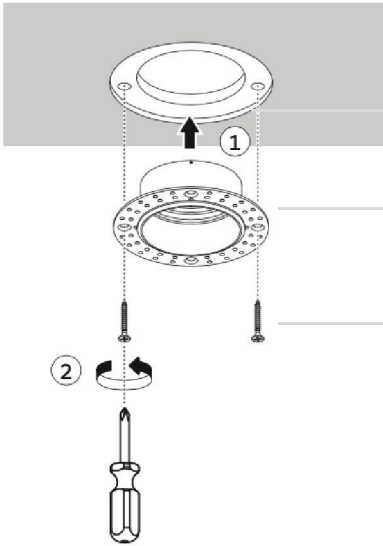

The Body is made of high grade Aluminum. The fixture is tilttable vertically 0-32° and rotatable horizontally 355°. Adjustable 32° always inside ceiling level. The fixtures is provided standard with retrofit housing.

Housing / Retrofit Enclosure Specifications

E3 (3 Inch) Product Data

Specifications:

Dimensions:	5 x 1 1/2 x 1 3/8
IP Rating:	IP 20
Light Source:	LED
AC Input:	110-277 VAC - 120-50mA 50/60Hz

INSTALLATION GUIDE

Trimless

Trimmed

Ceiling Cutout:
2.76 inches/70 mm

Hole Saw
Required for installation for ceiling cutout

Screws
Plaster rig is installed at ceiling cutout using screws

Ceiling Cutout:
2.76 inches/70 mm

Butterfly Clips
Hold trimless fixtures in place

Gimbal Magnets
The gimbal snaps into place via magnets within the trim

Trim Magnets
The trim type also snaps into place using magnets for stress free installations

Cover Trim for paint
Before plastering and painting, cover the trip