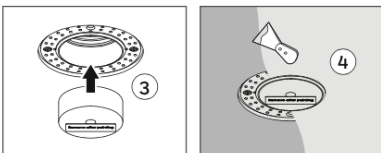

Housing / Retrofit Enclosure Specifications

E3 (3 Inch) Product Data

Specifications:

Dimensions:	5 x 1 1/2 x 1 3/8
IP Rating:	IP 20
Light Source:	LED
AC Input:	110-277 VAC - 120-50mA 50/60Hz

INSTALLATION GUIDE

Trimless

Trimmed

Ceiling Cutout:
2.76 inches/70 mm

Hole Saw
Required for installation for ceiling cutout

Screws
Plaster rig is installed at ceiling cutout using screws

Ceiling Cutout:
2.76 inches/70 mm

Butterfly Clips
Hold trimless fixtures in place

Gimbal Magnets
The gimbal snaps into place via magnets within the trim

Trim Magnets
The trim type also snaps into place using magnets for stress free installations

Cover Trim for paint
Before plastering and painting, cover the trip