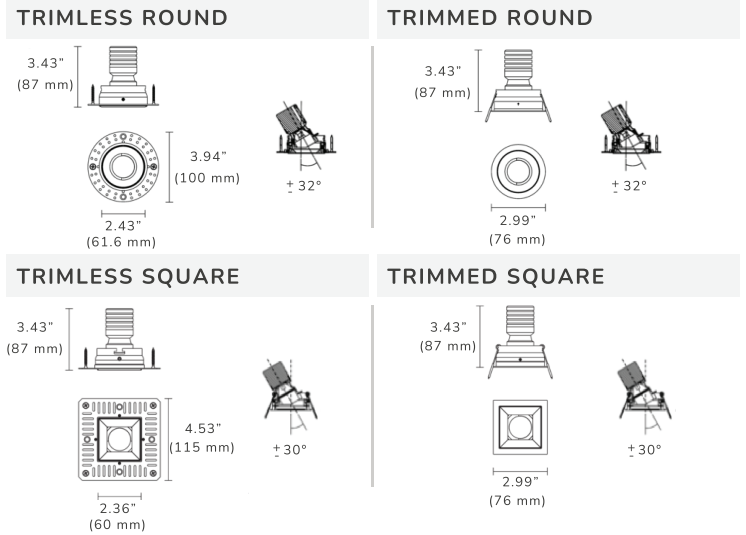

KEY DIMENSIONS

HOUSING SPECIFICATIONS

RETROFIT DRIVE ENCLOSURE SPECS