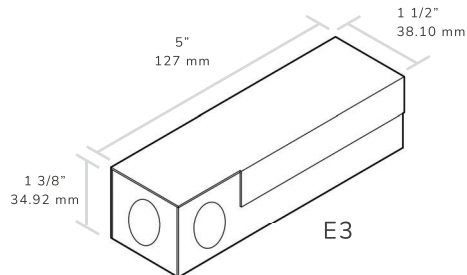

Housing / Retrofit Enclosure Specifications

E3 (3 Inch) Product Data

Specifications:

Dimensions:	5 x 1 1/2 x 1 3/8
IP Rating:	IP 20
Light Source:	LED
AC Input:	110-277 VAC - 120-50mA 50/60Hz

INSTALLATION GUIDE