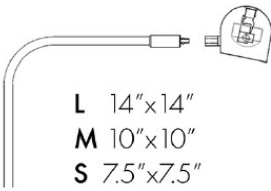

KEY DIMENSIONS

Profile Lengths come in 2" intervals, from 2.5"-60"
Larger sizes available upon request

Interchangeable Beam Module for curated lighting to suit a wide array of artpieces.

FINISHES

PA

Polished Aluminum

MRO

Round Wall Mounting with Straight Arm

MML

Millwork Wall Mounting with Straight Arm

MSP

Spot-on Mounting Installed Directly into the Wall

ARM LENGTH DIMENSIONS

L 14" x 14"
M 10" x 10"
S 7.5" x 7.5"

L 14"
M 10"
S 7.5"

Custom Sizes Available Upon Request

Recommended Number of Arms per Fixture based on Profile Length
2.5"-24" : 1 Arm 24"-60" : 2 Arms

ORDER INFORMATION

Order Code

MAKE	PROFILE	FINISHES	LENGTH	MODULE	OPTICS	COLOR TEMP	PROFILE	MOUNTING	ARM LENGTH	DIMMING
VAN	APL	PA Polished Aluminium	2.5"-60"	AL	NF 28°	27K 2700K	AL	MCU	S 7.5"	0-10V
		PB Polished Brass			FL 43°	30K 3000K		MRC	M 10"	PHASE
		SS Satin Brushed Steel			MRO	L 14"				
		SB Satin Brushed Brass			MML					
		CG Classic Gold			MSP					
		ARB Arch. Bronze								
		ANB Antique Bronze								
		BK Black								
		WH White								