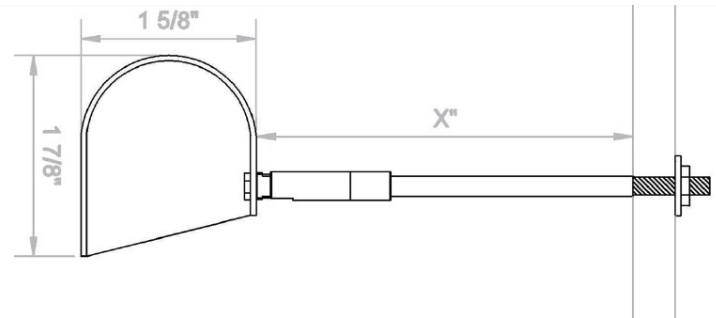

Project Name:	Type:
Product Code:	Date:

ACADEMY ART PICTURE LIGHT

ACADEMY ART PICTURE LIGHT

The Vanilla Academy Art Picture Light is the perfect product for highlighting wall art whether from the old masters or the most on trend modern art piece. The unique lens heads can be adjusted to highlight any size piece. It also features interchangeable beam profiles for a curated light treatment which is unique in this segment. The fixture features a 1 5/8" x 1 7/8" profile with a length that ranges from 2.5"-60". Longer lengths are available upon request.

OPTICS / BEAM SPREAD:

43° 28°

For optimal module configuration please provide us with the dimensions of the artwork.

R - VALUES (CRI(Re)(R1-R15))

R1	99	R6	98	R11	99
R2	98	R7	99	R12	87
R3	95	R8	98	R13	99
R4	99	R9	93	R14	96
R5	98	R10	95	R15	98

KEY DIMENSIONS

Profile Lengths come in 2" intervals, from 2.5"-60"
Larger sizes available upon request

Interchangeable Beam Module for curated lighting to suit a wide array of artpieces.

FINISHES

PA

Polished Aluminum