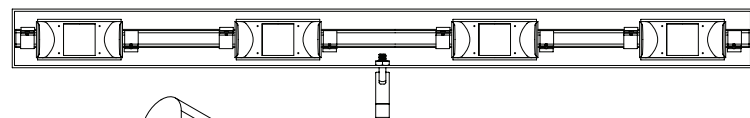

Project Name:	Type:
Product Code:	Date:

ACADEMY ART PICTURE LIGHT

ACADEMY ART PICTURE LIGHT

The Vanilla Academy Art Picture Light is the perfect product for highlighting wall art whether from the old masters or the most on trend modern art piece. The unique lens heads can be adjusted to highlight any size piece. It also features interchangeable beam profiles for a curated light treatment which is unique in this segment. The fixture features a 1 5/8" x 1 7/8" profile with a length that ranges from 2.5"-60". Longer lengths are available upon request.

OPTICS / BEAM SPREAD:

43° 28°

For optimal module configuration please provide us with the dimensions of the artwork.

R - VALUES (CRI(Re)(R1-R15))

R1	99	R6	98	R11	99
R2	98	R7	99	R12	87
R3	95	R8	98	R13	99
R4	99	R9	93	R14	96
R5	98	R10	95	R15	98

KEY DIMENSIONS

Profile Lengths come in 2" intervals, from 2.5"-60"
Larger sizes available upon request

Interchangeable Beam Module for curated lighting to suit a wide array of artpieces.

FINISHES

PA

Polished Aluminum