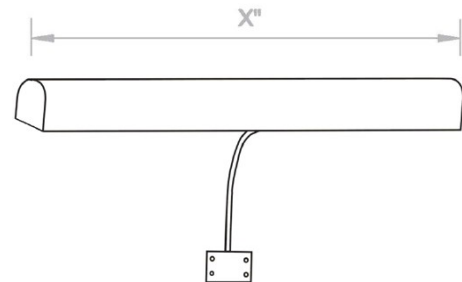

Project Name:	Type:
Product Code:	Date:

ACADEMY ART PICTURE LIGHT

ACADEMY ART PICTURE LIGHT

The Vanilla Academy Art Picture Light is the perfect product for highlighting wall art whether from the old masters or the most on trend modern art piece. The unique lens heads can be adjusted to highlight any size piece. It also features interchangeable beam profiles for a curated light treatment which is unique in this segment. The fixture features a 1 5/8" x 1 7/8" profile with a length that ranges from 2.5"-60". Longer lengths are available upon request.

OPTICS / BEAM SPREAD:

43° 28°

For optimal module configuration please provide us with the dimensions of the artwork.

R - VALUES (CRI(Re)(R1-R15))

R1	99	R6	98	R11	99
R2	98	R7	99	R12	87
R3	95	R8	98	R13	99
R4	99	R9	93	R14	96
R5	98	R10	95	R15	98

KEY DIMENSIONS

Profile Lengths come in 2" intervals, from 2.5"-60"
Larger sizes available upon request

Interchangeable Beam Module for curated lighting to suit a wide array of artpieces.

FINISHES

PA

Polished Aluminum