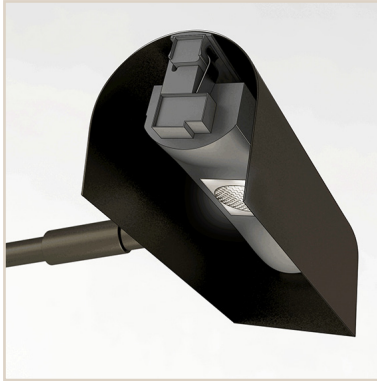

Project Name:	Type:
Product Code:	Date:

ACADEMY ART PICTURE LIGHT

ACADEMY ART PICTURE LIGHT

The Vanilla Academy Art Picture Light is the perfect product for highlighting wall art whether from the old masters or the most on trend modern art piece. The unique lens heads can be adjusted to highlight any size piece. It also features interchangeable beam profiles for a curated light treatment which is unique in this segment. The fixture features a 1 5/8" x 1 7/8" profile with a length that ranges from 2.5"-60". Longer lengths are available upon request.

Available with an array of finishes standard (9 finish options standard), custom RAL and anodized plate finishes are also available. Multiple mounting options are also standard.

PERFORMANCE

	LED	
CCT:	2700K / 3000K	
CRI:	98 CRI	
WATTAGE:	2 WATTS	
LED LIFE:	50,000 hours	
POWER:	24v	
SDCM:	2 STEP	
CCT:	2700K	3000K

KEY DIMENSIONS

Profile Lengths come in 2" intervals, from 2.5"-60"
Larger sizes available upon request

Interchangeable Beam Module for curated lighting to suit a wide array of artpieces.

FINISHES

PA

Polished Aluminum