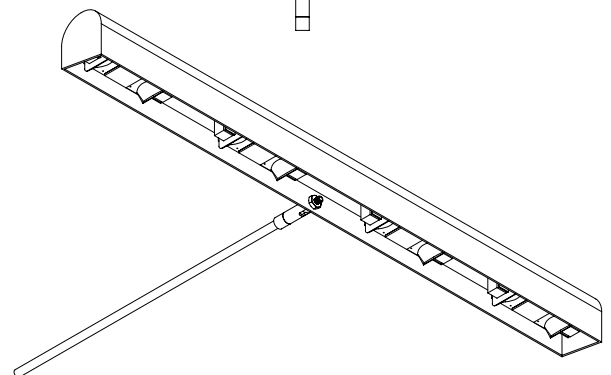

Project Name:	Type:
Product Code:	Date:

ACADEMY ART PICTURE LIGHT

ACADEMY ART PICTURE LIGHT

The Vanilla Academy Art Picture Light is the perfect product for highlighting wall art whether from the old masters or the most on trend modern art piece. The unique lens heads can be adjusted to highlight any size piece. It also features interchangeable beam profiles for a curated light treatment which is unique in this segment. The fixture features a 1 5/8" x 1 7/8" profile with a length that ranges from 2.5"-60". Longer lengths are available upon request.

OPTICS / BEAM SPREAD:

43° 28°

For optimal module configuration please provide us with the dimensions of the artwork.

R - VALUES (CRI(Re)(R1-R15))

R1	99	R6	98	R11	99
R2	98	R7	99	R12	87
R3	95	R8	98	R13	99
R4	99	R9	93	R14	96
R5	98	R10	95	R15	98

KEY DIMENSIONS

Profile Lengths come in 2" intervals, from 2.5"-60"
Larger sizes available upon request

Interchangeable Beam Module for curated lighting to suit a wide array of artpieces.

FINISHES

PA

Polished Aluminum