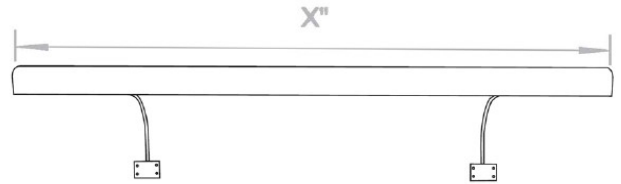

KEY DIMENSIONS

Profile Lengths come in 2" intervals, from 2.5"-60"
Larger sizes available upon request

Interchangeable Beam Module for curated lighting to suit a wide array of artpieces.

FINISHES

PA

Polished Aluminum

MRO

Round Wall Mounting with Straight Arm

MML

Millwork Wall Mounting with Straight Arm

MSP

Spot-on Mounting Installed Directly into the Wall

ARM LENGTH DIMENSIONS

L 14" x 14"
M 10" x 10"
S 7.5" x 7.5"

L 14"
M 10"
S 7.5"

Custom Sizes Available Upon Request

Recommended Number of Arms per Fixture based on Profile Length
2.5"-24" : 1 Arm 24"-60" : 2 Arms

ORDER INFORMATION

Order Code

MAKE	PROFILE	FINISHES	LENGTH	MODULE	OPTICS	COLOR TEMP	PROFILE	MOUNTING	ARM LENGTH	DIMMING
VAN	APL	PA Polished Aluminium	2.5"-60"	AL	NF 28°	27K 2700K	AL	MCU	S 7.5"	0-10V
		PB Polished Brass			FL 43°	30K 3000K		MRC	M 10"	PHASE
		SS Satin Brushed Steel			MRO	L 14"				
		SB Satin Brushed Brass			MML					
		CG Classic Gold			MSP					
		ARB Arch. Bronze								
		ANB Antique Bronze								
		BK Black								
		WH White								