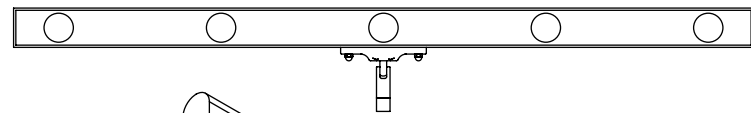

### KEY DIMENSIONS

Profile Lengths come in 2" intervals, from 2.5"-60"  
Larger sizes available upon request

The unique lens heads are fixed, but can be spaced every 4" or 6".