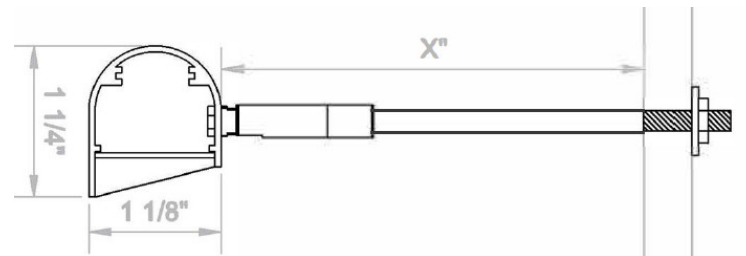

### PERFORMANCE

	LED
CCT:	2700K / 3000K
CRI:	98 CRI
WATTAGE:	2 WATTS
LED LIFE:	50,000 hours
POWER:	24v
SDCM:	2 STEP

CCT: 2700K 3000K

OPTICS / BEAM SPREAD: 43° 28°

Once the length is specified, choose the amount of fixed LED's. Modules can be spaced every 4" or every 6" for optimal output.

### KEY DIMENSIONS

Profile Lengths come in 2" intervals, from 2.5"-60"  
Larger sizes available upon request

The unique lens heads are fixed, but can be spaced every 4" or 6".

## ARM LENGTH DIMENSIONS

L 14" x 14"  
M 10" x 10"  
S 7.5" x 7.5"

L 14"  
M 10"  
S 7.5"

Custom Sizes Available Upon Request

Recommended Number of Arms per Fixture based on Profile Length  
2.5"-24" : 1 Arm 24"-60" : 2 Arms