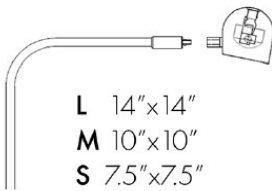

### KEY DIMENSIONS

Profile Lengths come in 2" intervals, from 2.5"-60"  
Larger sizes available upon request

The unique lens heads are fixed, but can be spaced every 4" or 6".

## MOUNTING HARDWARE

MCU

Standard Curved Arm Mounting  
(Mount on Wall or Frame)

MRC

Rectangular Wall Mounting with Straight Arm

MRO

Round Wall Mounting with Straight Arm

MML

## ARM LENGTH DIMENSIONS

L 14" x 14"  
M 10" x 10"  
S 7.5" x 7.5"

L 14"  
M 10"  
S 7.5"

Custom Sizes Available Upon Request

Recommended Number of Arms per Fixture based on Profile Length  
2.5"-24" : 1 Arm 24"-60" : 2 Arms