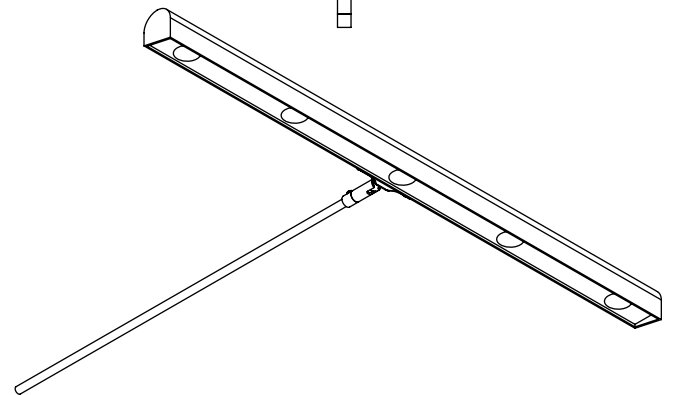

For optimal module configuration please provide us with the dimensions of the artwork.

### KEY DIMENSIONS

Profile Lengths come in 2" intervals, from 2.5"-60"  
Larger sizes available upon request

The unique lens heads are fixed, but can be spaced every 4" or 6".