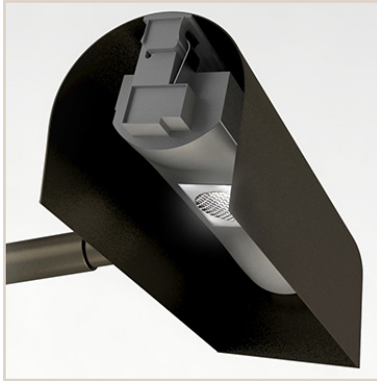

### ACADEMY MINIATURE ART PICTURE LIGHT

The Vanilla Academy Miniature Art Picture Light is the perfect product for highlighting wall art whether from the old masters or the most on trend modern art piece. The unique lens heads are fixed, but can be spaced every 4" or 6". Ideal for smaller artpieces that require detailed highlighting. Available with two optic choices to get even coverage for your artpiece. The fixture features a 1 1/8" x 1 1/4" profile with a length that ranges from 2.5"-60". Longer lengths are available upon request.