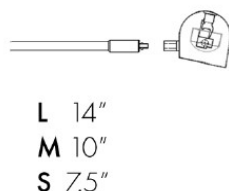

### KEY DIMENSIONS

Profile Lengths come in 2" intervals, from 2.5"-60"  
Larger sizes available upon request

The unique lens heads are fixed, but can be spaced every 4" or 6".

## MOUNTING HARDWARE

MCU

Standard Curved Arm Mounting  
(Mount on Wall or Frame)

MRC

Rectangular Wall Mounting with Straight Arm

MRO

Round Wall Mounting with Straight Arm

MML

Millwork Wall Mounting with Straight Arm

MSP

Spot-on Mounting Installed Directly into the Wall

## ARM LENGTH DIMENSIONS

L 14" x 14"  
M 10" x 10"  
S 7.5" x 7.5"

L 14"  
M 10"  
S 7.5"

Custom Sizes Available Upon Request

Recommended Number of Arms per Fixture based on Profile Length  
2.5"-24" : 1 Arm 24"-60" : 2 Arms