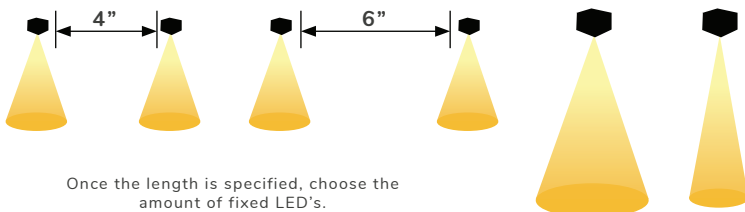

### ACADEMY MINIATURE ART PICTURE LIGHT

The Vanilla Academy Miniature Art Picture Light is the perfect product for highlighting wall art whether from the old masters or the most on trend modern art piece. The unique lens heads are fixed, but can be spaced every 4" or 6". Ideal for smaller artpieces that require detailed highlighting. Available with two optic choices to get even coverage for your artpiece. The fixture features a 1 1/8" x 1 1/4" profile with a length that ranges from 2.5"-60". Longer lengths are available upon request.

### PERFORMANCE

	LED
CCT:	2700K / 3000K
CRI:	98 CRI
WATTAGE:	2 WATTS
LED LIFE:	50,000 hours
POWER:	24v
SDCM:	2 STEP

CCT: 2700K 3000K

OPTICS / BEAM SPREAD: 43° 28°

Once the length is specified, choose the amount of fixed LED's. Modules can be spaced every 4" or every 6" for optimal output.