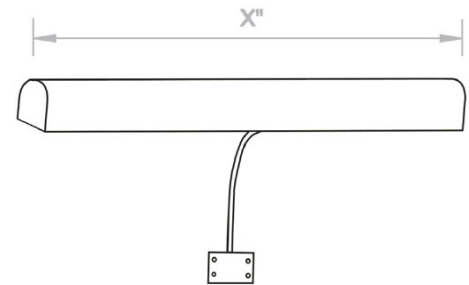

KEY DIMENSIONS

Profile Lengths come in 2" intervals, from 2.5"-60"
Larger sizes available upon request