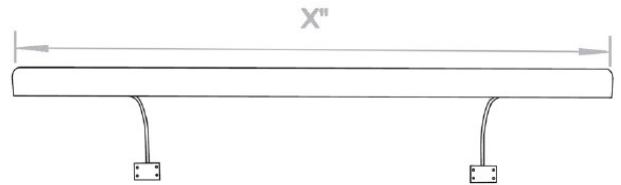

Millwork Wall Mounting with Straight Arm

MSP

Spot-on Mounting Installed Directly into the Wall

## ARM LENGTH DIMENSIONS

L 14" x 14"  
M 10" x 10"  
S 7.5" x 7.5"

L 14"  
M 10"  
S 7.5"

Custom Sizes Available Upon Request

Recommended Number of Arms per Fixture based on Profile Length  
2.5"-24" : 1 Arm 24"-60" : 2 Arms