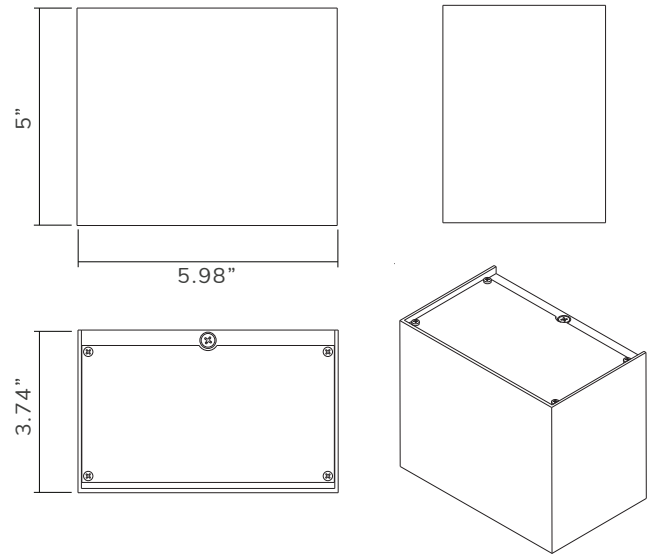

OPTICS / BEAM SPREAD: 120° BEAM SPREAD

BI-DIRECTIONAL FLOOD

### FIXTURE DESCRIPTION

|           |           |
|-----------|-----------|
| WEIGHT:   | 1.76 LBS  |
| MATERIAL: | ALUMINIUM |
| DIFFUSER: | ACRYLIC   |

### KEY DIMENSIONS