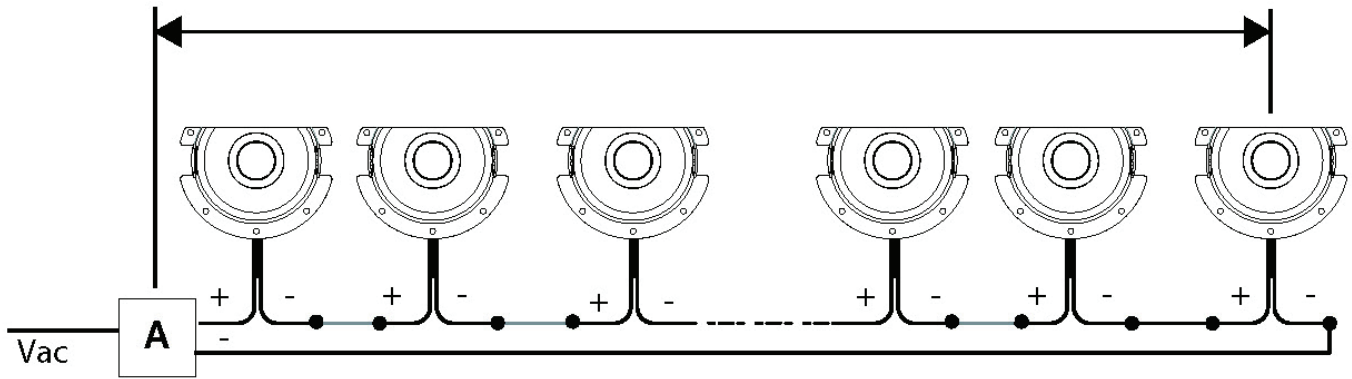

DIMENSIONS

TRIMLESS

TRIMMED

ORDER INFORMATION

Order Code

VAN	PROFILE	COLOR TEMP	OPTICS	TRIM	POWER	OPTIONS
VAN	IN5317 Fixed	27K 2700K	NA 12°	TL Trimless	ELV	H HEXCELL LOUVER
		30K 3000K	ME 23°	TR Trimmed	0-10V	
		40K 4000K	WI 43°			
		RGBW3 3000K	GO 120°		DMX DMX-RDM* (DMX Ready)	
		RGBW4 4000K				
		DW 3000-6500K				

*250 mA driver required for Static White options.

** Other dimming options available upon request

HOUSING DIMENSIONS

TRIMLESS		TRIMMED	
16 mm / 0.6 Inches		2 mm / 0.1 Inches	
60 mm / 2.4 Inches		16 mm / 0.6 Inches	
76 mm / 3 Inches		60 mm / 2.4 Inches	
25 mm / 1 Inches		78 mm / 3.1 Inches	
		25 mm / 1 Inches	
140 mm / 5.5 Inches		50 mm / 2 Inches	
		40 mm / 1.6 Inches	
		5 mm / 0.2 Inches	
		140 mm / 5.5 Inches	
		128 mm / 5 Inches	
		100 mm / 3.9 Inches	

WIRING DIAGRAM

STATIC WHITE

Constant Current - Wiring in Series
 Maximum 10 Fixture
 Distance between PSU and the last Fixture:
 164FT AWG#12

DYNAMIC WHITE + RGBW

Constant Voltage - Wiring in Parallel
 Maximum 4 Fixtures
 Distance between PSU and the last fixture:
 328FT AWG#12