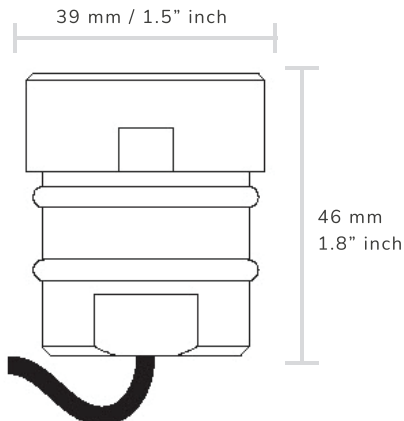

DIMENSIONS

TRIMLESS

TRIMMED

ORDER INFORMATION

Order Code

VAN	PROFILE	COLOR TEMP	OPTICS	TRIM	POWER	OPTIONS
VAN	IN5317 Fixed	27K 2700K	NA 12°	TL Trimless	ELV	H HEXCELL LOUVER
		30K 3000K	ME 23°	TR Trimmed	0-10V	
		40K 4000K	WI 43°			
		RGBW3 3000K	GO 120°		DMX DMX-RDM* (DMX Ready)	
		RGBW4 4000K				
		DW 3000-6500K				

*250 mA driver required for Static White options.

** Other dimming options available upon request

HOUSING DIMENSIONS

TRIMLESS		TRIMMED	
16 mm / 0.6 Inches		2 mm / 0.1 Inches	
60 mm / 2.4 Inches		16 mm / 0.6 Inches	
76 mm / 3 Inches		60 mm / 2.4 Inches	
25 mm / 1 Inches		78 mm / 3.1 Inches	
		25 mm / 1 Inches	
140 mm / 5.5 Inches		50 mm / 2 Inches	
		40 mm / 1.6 Inches	
		5 mm / 0.2 Inches	
		140 mm / 5.5 Inches	
		128 mm / 5 Inches	
		100 mm / 3.9 Inches	