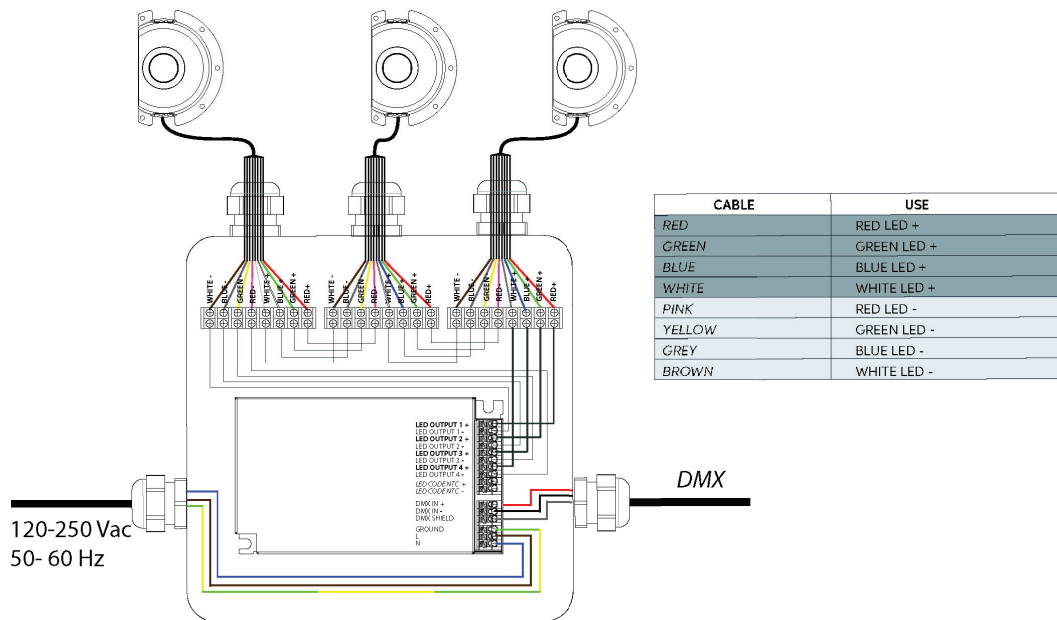

WIRING DIAGRAM

STATIC WHITE

Constant Current - Wiring in Series
 Maximum 10 Fixture
 Distance between PSU and the last Fixture:
 164FT AWG#12

DYNAMIC WHITE + RGBW

Constant Voltage - Wiring in Parallel
 Maximum 4 Fixtures
 Distance between PSU and the last fixture:
 328FT AWG#12