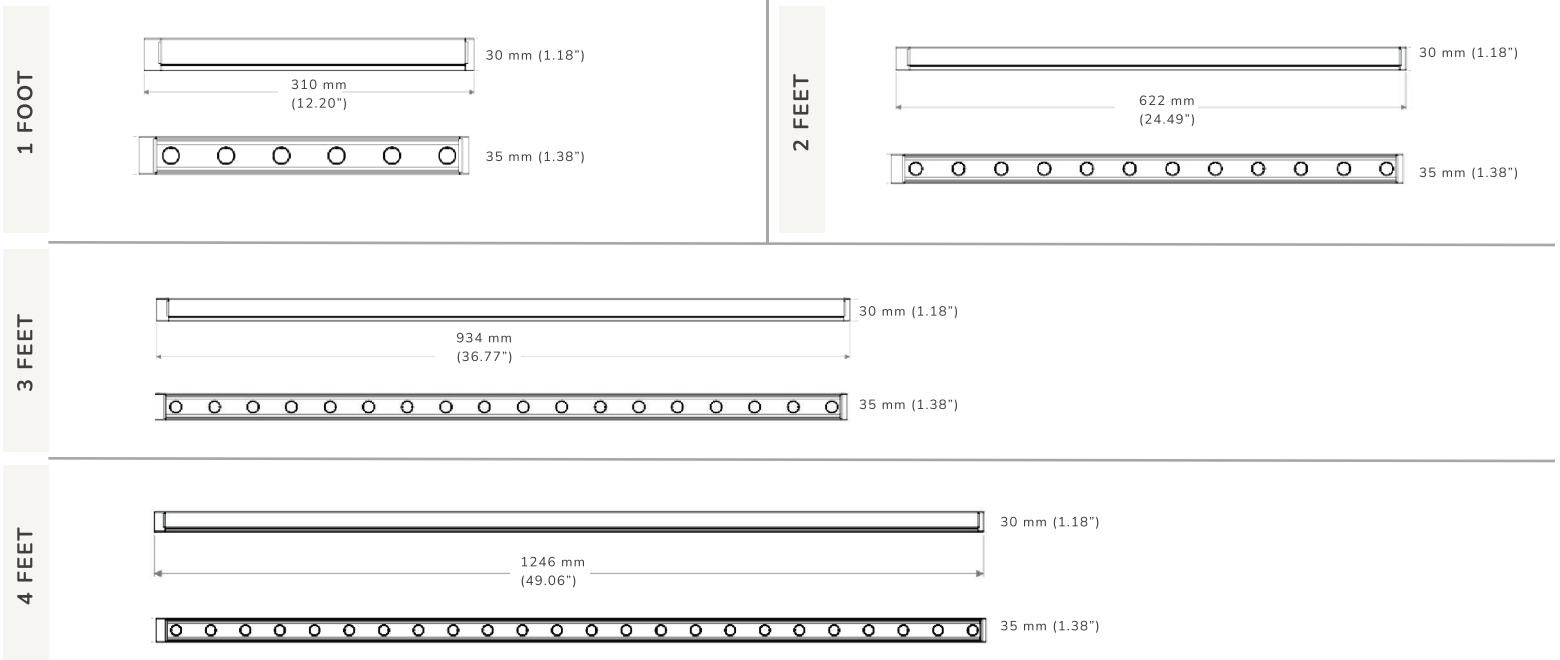

Project Name:	Type:
Product Code:	Date:

LINEAR GRAZER/WALL WASHER

Linear Grazer / Wallwasher

This high efficacy linear LED fixture has a wide range of optical options and is outdoor rated IP67. It features a very compact body that is suitable for installation conditions with limited space. It's ideal for facade lighting for historical and modern buildings. With its end to end installation capabilities, it can provide a uniform lighting effect along any facade condition with constant pixel pitch. The fixture is provided with a built-in microlover with half sanded glass standard for optimal glare control. Fixture features an extruded aluminum body and tempered glass construction. Integrated thermal management system with passive cooling.

PERFORMANCE

SOURCE:	LED
SDCM:	2 STEP
OPERATING TEMP:	LED
POWER:	24 -48 VDC
RATING:	IP 67
CCT:	2 STEP
CRI:	80 CRI / 90 CRI available on request
CCT:	2700K 3000K 4000K

	1	2	3	4
LENGTH:	12 INCH	24 INCH	37 INCH	49 INCH
WATTAGE:	14.4 W	28.8 W	43.2 W	57.6 W
PERF	91 LM/W	91 LM/W	91 LM/W	91 LM/W
LUMENS	1313 LMS	2626 LMS	3939 LMS	5252 LMS

KEY DIMENSIONS

MOUNTING OPTIONS

FP FIXED PLATE

AP ADJUSTABLE PLATE

OPTIONS

VS VISOR

ORDER INFORMATION

Order Code

VAN	PROFILE	CRI	COLOR TEMP	OPTICS	LOUVER	MOUNTING	DIMMING	OPTIONS
VAN	LINE1 -LN5252 (12.2")	CRI80	27 2700K	NA - 20°	MICROLOUVER WITH HALF SANDED GLASS	FP FIXED	E4 ELV	VS - VISOR
	LINE2 -LN5353 (24.5")	CRI90	30 3000K	ME - 30°		AP ADJUSTABLE	0-10 V	
	LINE3 -LN5354 (36.7")		40 4000K	WI - 48°				
	LINE4 -LN5355 (49.06")			EW - 60° EL - 18 x 38° WW- 24 x 32°				