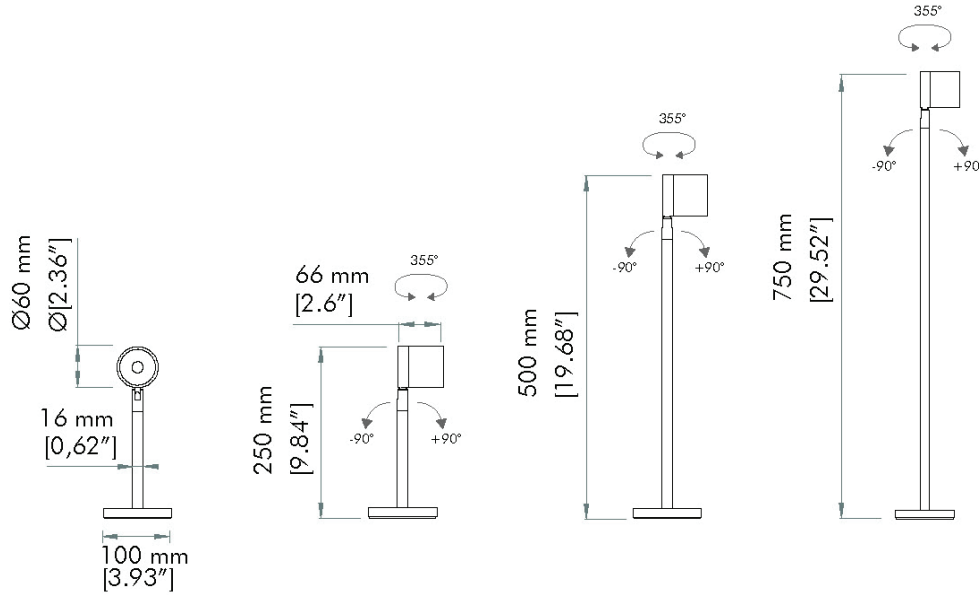

ALL

LIGHT:	LED Module	CONTROL SYSTEM:	DMX-RDM, ELV, ON-OFF, 0-10V
SOURCE:	LED	OPERATING TEMP:	-40°C to 50°C / (-40°F to 122°F)
SDCM:	2 STEP	MAX OUTPUT:	1499 lm / 120 lm/W
CRI:	80 CRI, 90 CRI Optional	RATING	IP 67 WET LOCATION

DIMENSIONS

SPOT STANDARD	SPOT SPIKE

DIMENSIONS

SPOT CUSTOM ROD

ORDER INFORMATION

Order Code

VAN	PROFILE	COLOR TEMP		OPTICS		FINISH		DIMMING	ACCESORY	
VAN	SP5312	27K	2700K	US	6° 3W 1000mA	BO	Black RAL	ELV	A Anti-Saline Treatment	
		30K	3000K	NA	18°	AO	Anthracite RAL	0-10V	S Spike for Ground Fixing	
		40K	4000K	ME	25°	GO	Grey RAL	others*	H Hexcell Louver	
				WI	35°	WO	White RAL		R Custom ROD length	
				EW	50°	OO	Olive RAL			
		DW	3000-6500K	NA	13°	DMX - Requires a 24vdc Driver				
		RGBW3	3000K	ME	23°					
		RGBW4	4000K	WI	35°					
				EW	56°					

STATIC WHITE

Constant Current - Wiring in Series
Maximum 1 Fixtures
Distance between PSU and the last fixture:
70FT AWG#12

STATIC WHITE (ULTRA SPOT)

Constant Current - Wiring in Series
Maximum 15 Fixtures
Distance between PSU and the last fixture:
70FT AWG#12

RGBW / DYNAMIC WHITE

Constant Voltage - Wiring in Parallel
Maximum 10 Fixtures
Distance between PSU and the last fixture:
100FT AWG#12