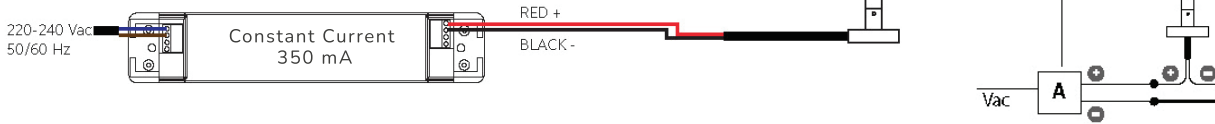

DIMENSIONS

SPOT STANDARD	SPOT SPIKE

DIMENSIONS

SPOT CUSTOM ROD

ORDER INFORMATION

Order Code

VAN	PROFILE	COLOR TEMP		OPTICS		FINISH		DIMMING	ACCESORY	
VAN	SP5312	27K	2700K	US	6° 3W 1000mA	BO	Black RAL	ELV	A Anti-Saline Treatment	
		30K	3000K	NA	18°	AO	Anthracite RAL	0-10V	S Spike for Ground Fixing	
		40K	4000K	ME	25°	GO	Grey RAL	others*	H Hexcell Louver	
				WI	35°	WO	White RAL		R Custom ROD length	
				EW	50°	OO	Olive RAL			
		DW	3000-6500K	NA	13°	DMX - Requires a 24vdc Driver				
		RGBW3	3000K	ME	23°					
		RGBW4	4000K	WI	35°					
				EW	56°					

* On Request

FINISHING

BLACK RAL

ANTHRACITE RAL

GREY RAL

WHITE RAL

OLIVE RAL

WIRING DIAGRAM

STATIC WHITE

Constant Current - Wiring in Series
Maximum 1 Fixtures
Distance between PSU and the last fixture:
70FT AWG#12

STATIC WHITE (ULTRA SPOT)

Constant Current - Wiring in Series
Maximum 15 Fixtures
Distance between PSU and the last fixture:
70FT AWG#12