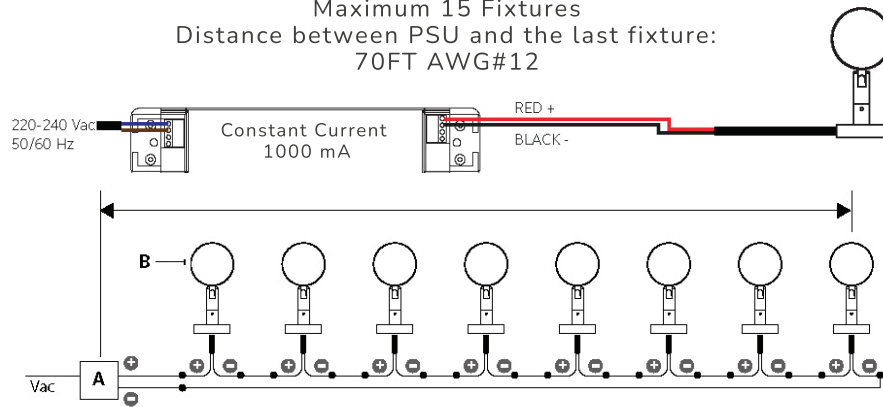

DIMENSIONS

SPOT STANDARD	SPOT SPIKE

DIMENSIONS

SPOT CUSTOM ROD

ORDER INFORMATION

Order Code

VAN	PROFILE	COLOR TEMP		OPTICS		FINISH		DIMMING	ACCESORY	
VAN	SP5312	27K	2700K	US	6° 3W 1000mA	BO	Black RAL	ELV	A Anti-Saline Treatment	
		30K	3000K	NA	18°	AO	Anthracite RAL	0-10V	S Spike for Ground Fixing	
		40K	4000K	ME	25°	GO	Grey RAL	others*	H Hexcell Louver	
				WI	35°	WO	White RAL		R Custom ROD length	
				EW	50°	OO	Olive RAL			
		DW	3000-6500K	NA	13°	DMX - Requires a 24vdc Driver				
		RGBW3	3000K	ME	23°					
		RGBW4	4000K	WI	35°					
				EW	56°					

* On Request

FINISHING

BLACK RAL

ANTHRACITE RAL

GREY RAL

WHITE RAL

OLIVE RAL

WIRING DIAGRAM

STATIC WHITE

Constant Current - Wiring in Series
Maximum 1 Fixtures
Distance between PSU and the last fixture:
70FT AWG#12

STATIC WHITE (ULTRA SPOT)

Constant Current - Wiring in Series
Maximum 15 Fixtures
Distance between PSU and the last fixture:
70FT AWG#12

RGBW / DYNAMIC WHITE

Constant Voltage - Wiring in Parallel
Maximum 10 Fixtures
Distance between PSU and the last fixture:
100FT AWG#12