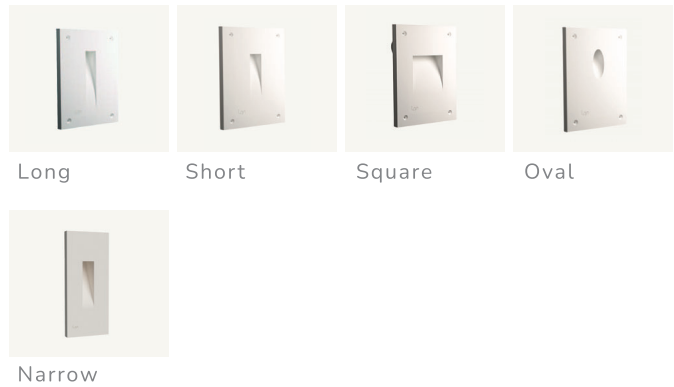

VANILLA GYPSUM TRIMLESS STEPLIGHTS

Vanilla Trimless Steplights

With minimalism at its core, the Vanilla Gypsum Trimless is an interior steplight collection that seamlessly meshes within its surroundings. Available in five unique shapes, the Vanilla Gypsum Trimless Steplight is a pre-formed GRG fixture that easily-installs into a building's frame for a flawless trimless look. Constructed from GRG, this fixture features an embedded light fixture and smooth reflective opening that provides clean and glare free light.

OPTIONS AVAILABLE

ORDER INFORMATION

Order Code

VAN	BODY	OPENING	CRI	CLR TEMP	DRIVER
VAN	GYP	L - LONG	90	27 - 2700K	E4 - ELV
		S - SHORT		30 - 3000K	XX - OTHER
		Q - SQUARE			
		V - OVAL			
		N - NARROW			

OPTIONS

TYPE

TYPE	Image	Image	Diagram	Diagram
<p>L LONG</p>				
<p>S SHORT</p>				
<p>Q SQUARE</p>				
<p>O OVAL</p>				
<p>N NARROW</p>				

Imported by the Lighting Group Network (LGN).

<https://www.lightinggroupnetwork.com>