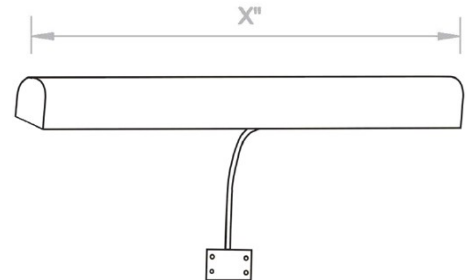

Project Name:	Type:
Product Code:	Date:

ACADEMY ART PICTURE LIGHT

ACADEMY ART PICTURE LIGHT

The Vanilla Academy Art Picture Light is the perfect product for highlighting wall art whether from the old masters or the most on trend modern art piece. The unique lens heads can be adjusted to highlight any size piece. It also features interchangeable beam profiles for a curated light treatment which is unique in this segment. The fixture features a 1.86" x 1.955" profile with a length that ranges from 2.5"-60". Longer lengths are available upon request.

OPTICS / BEAM SPREAD:

43° 28°

For optimal module configuration please provide us with the dimensions of the artwork.

R - VALUES (CRI(Re)(R1-R15))

R1	99	R6	98	R11	99
R2	98	R7	99	R12	87
R3	95	R8	98	R13	99
R4	99	R9	93	R14	96
R5	98	R10	95	R15	98

KEY DIMENSIONS

Profile Lengths come in 2" intervals, from 2.5"-60"
Larger sizes available upon request

Interchangeable Beam Module for curated lighting to suit a wide array of artpieces.

FINISHES

CG

Classic Gold