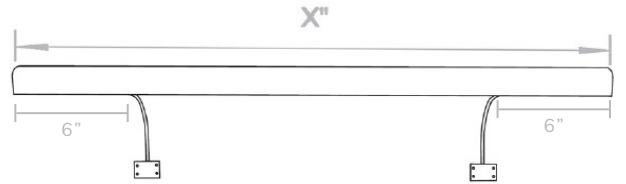

KEY DIMENSIONS

Profile Lengths come in 2" intervals, from 2.5"-60"
Larger sizes available upon request

Interchangeable Beam Module for curated lighting to suit a wide array of artpieces.

FINISHES

CG

Classic Gold

MRO

Round Wall Mounting with Straight Arm

MML

Millwork Wall Mounting with Straight Arm

MSP

Spot-on Mounting Installed Directly into the Wall

ARM LENGTH DIMENSIONS

L 14" x 14"
M 10" x 10"
S 7.5" x 7.5"

L 14"
M 10"
S 7.5"

Custom Sizes Available Upon Request

Recommended Number of Arms per Fixture based on Profile Length
2.5"-24" : 1 Arm 24"-60" : 2 Arms

ORDER INFORMATION

Order Code

MAKE	PROFILE	FINISHES	LENGTH	MODULE	OPTICS	COLOR TEMP	PROFILE	MOUNTING	ARM LENGTH	DIMMING
VAN	APL	CG Classic Gold	2.5"-60"	AL	NF 28°	27K 2700K	AL	MCU	S 7.5"	0-10V PHASE
		ARB Arch. Bronze			FL 43°	30K 3000K		MRC	M 10"	
		ANB Antique Bronze						MRO	L 14"	
		BK Black						MML		
		WH White						MSP		