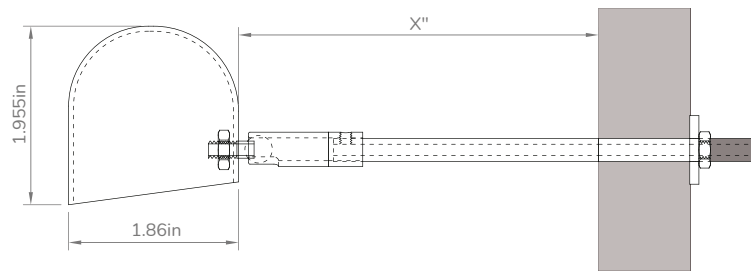

Project Name:	Type:
Product Code:	Date:

ACADEMY ART PICTURE LIGHT

ACADEMY ART PICTURE LIGHT

The Vanilla Academy Art Picture Light is the perfect product for highlighting wall art whether from the old masters or the most on trend modern art piece. The unique lens heads can be adjusted to highlight any size piece. It also features interchangeable beam profiles for a curated light treatment which is unique in this segment. The fixture features a 1.86" x 1.955" profile with a length that ranges from 2.5"-60". Longer lengths are available upon request.

OPTICS / BEAM SPREAD:

43° 28°

For optimal module configuration please provide us with the dimensions of the artwork.

R - VALUES (CRI(Re)(R1-R15))

R1	99	R6	98	R11	99
R2	98	R7	99	R12	87
R3	95	R8	98	R13	99
R4	99	R9	93	R14	96
R5	98	R10	95	R15	98

KEY DIMENSIONS

Profile Lengths come in 2" intervals, from 2.5"-60"
Larger sizes available upon request

Interchangeable Beam Module for curated lighting to suit a wide array of artpieces.

FINISHES

CG

Classic Gold

L 14"
M 10"
S 7.5"

Custom Sizes Available Upon Request

Recommended Number of Arms per Fixture based on Profile Length
2.5"-24" : 1 Arm 24"-60" : 2 Arms

ORDER INFORMATION

Order Code

MAKE	PROFILE	FINISHES	LENGTH	MODULE	OPTICS	COLOR TEMP	PROFILE	MOUNTING	ARM LENGTH	DIMMING
VAN	APL	CG Classic Gold	2.5"-60"	AL	NF 28°	27K 2700K	AL	MCU	S 7.5"	0-10V PHASE
		ARB Arch. Bronze			FL 43°	30K 3000K		MRC	M 10"	
		ANB Antique Bronze						MRO	L 14"	
		BK Black						MML		
		WH White						MSP		