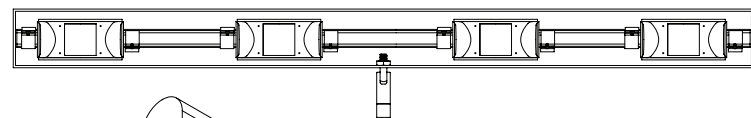

Project Name:	Type:
Product Code:	Date:

ACADEMY ART PICTURE LIGHT

ACADEMY ART PICTURE LIGHT

The Vanilla Academy Art Picture Light is the perfect product for highlighting wall art whether from the old masters or the most on trend modern art piece. The unique lens heads can be adjusted to highlight any size piece. It also features interchangeable beam profiles for a curated light treatment which is unique in this segment. The fixture features a 1.86" x 1.955" profile with a length that ranges from 2.5"-60". Longer lengths are available upon request.

OPTICS / BEAM SPREAD:

43° 28°

For optimal module configuration please provide us with the dimensions of the artwork.

R - VALUES (CRI(Re)(R1-R15))

R1	99	R6	98	R11	99
R2	98	R7	99	R12	87
R3	95	R8	98	R13	99
R4	99	R9	93	R14	96
R5	98	R10	95	R15	98

KEY DIMENSIONS

Profile Lengths come in 2" intervals, from 2.5"-60"
Larger sizes available upon request

Interchangeable Beam Module for curated lighting to suit a wide array of artpieces.

FINISHES

CG

Classic Gold