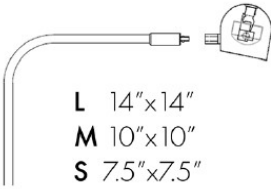

KEY DIMENSIONS

Profile Lengths come in 2" intervals, from 2.5"-60"
Larger sizes available upon request

Interchangeable Beam Module for curated lighting to suit a wide array of artpieces.

FINISHES

CG

Classic Gold

MRO

Round Wall Mounting with Straight Arm

MML

Millwork Wall Mounting with Straight Arm

MSP

Spot-on Mounting Installed Directly into the Wall

ARM LENGTH DIMENSIONS

L 14" x 14"
M 10" x 10"
S 7.5" x 7.5"

L 14"
M 10"
S 7.5"

Custom Sizes Available Upon Request

Recommended Number of Arms per Fixture based on Profile Length
2.5"-24" : 1 Arm 24"-60" : 2 Arms

ORDER INFORMATION

Order Code

MAKE	PROFILE	FINISHES	LENGTH	MODULE	OPTICS	COLOR TEMP	PROFILE	MOUNTING	ARM LENGTH	DIMMING
VAN	APL	CG Classic Gold	2.5"-60"	AL	NF 28°	27K 2700K	AL	MCU	S 7.5"	0-10V PHASE
		ARB Arch. Bronze			FL 43°	30K 3000K		MRC	M 10"	
		ANB Antique Bronze						MRO	L 14"	
		BK Black						MML		
		WH White						MSP		