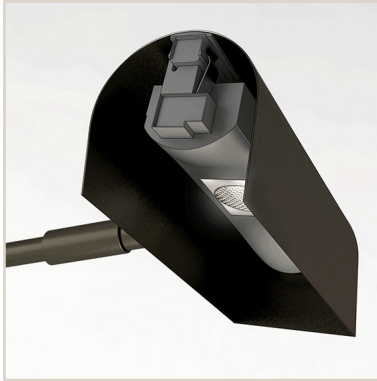

Project Name:	Type:
Product Code:	Date:

ACADEMY ART PICTURE LIGHT

ACADEMY ART PICTURE LIGHT

The Vanilla Academy Art Picture Light is the perfect product for highlighting wall art whether from the old masters or the most on trend modern art piece. The unique lens heads can be adjusted to highlight any size piece. It also features interchangeable beam profiles for a curated light treatment which is unique in this segment. The fixture features a 1.86" x 1.955" profile with a length that ranges from 2.5"-60". Longer lengths are available upon request.

Available with an array of finishes standard (9 finish options standard), custom RAL and anodized plate finishes are also available. Multiple mounting options are also standard.

PERFORMANCE

	LED	
CCT:	2700K / 3000K	
CRI:	98 CRI	
WATTAGE:	2 WATTS	
LED LIFE:	50,000 hours	
POWER:	24V	
SDCM:	2 STEP	
CCT:	2700K	3000K

KEY DIMENSIONS

Profile Lengths come in 2" intervals, from 2.5"-60"
Larger sizes available upon request

Interchangeable Beam Module for curated lighting to suit a wide array of artpieces.

FINISHES

CG

Classic Gold