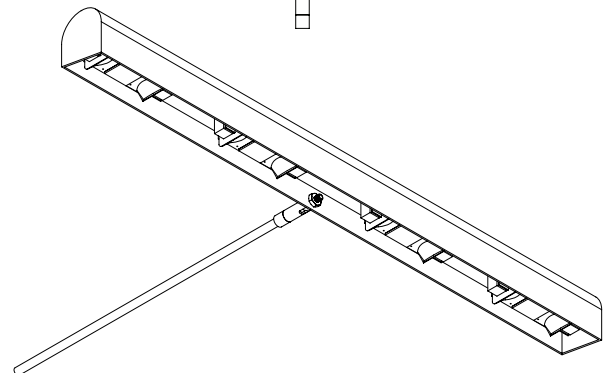

Project Name:	Type:
Product Code:	Date:

ACADEMY ART PICTURE LIGHT

ACADEMY ART PICTURE LIGHT

The Vanilla Academy Art Picture Light is the perfect product for highlighting wall art whether from the old masters or the most on trend modern art piece. The unique lens heads can be adjusted to highlight any size piece. It also features interchangeable beam profiles for a curated light treatment which is unique in this segment. The fixture features a 1.86" x 1.955" profile with a length that ranges from 2.5"-60". Longer lengths are available upon request.

OPTICS / BEAM SPREAD:

43° 28°

For optimal module configuration please provide us with the dimensions of the artwork.

R - VALUES (CRI(Re)(R1-R15))

R1	99	R6	98	R11	99
R2	98	R7	99	R12	87
R3	95	R8	98	R13	99
R4	99	R9	93	R14	96
R5	98	R10	95	R15	98

KEY DIMENSIONS

Profile Lengths come in 2" intervals, from 2.5"-60"
Larger sizes available upon request

Interchangeable Beam Module for curated lighting to suit a wide array of artpieces.

FINISHES

CG

Classic Gold