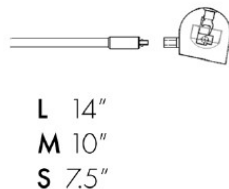

KEY DIMENSIONS

Profile Lengths come in 2" intervals, from 2.5"-60"
Larger sizes available upon request

Interchangeable Beam Module for curated lighting to suit a wide array of artpieces.

FINISHES

CG

Classic Gold

MRO

Round Wall Mounting with Straight Arm

MML

Millwork Wall Mounting with Straight Arm

MSP

Spot-on Mounting Installed Directly into the Wall

ARM LENGTH DIMENSIONS

L 14" x 14"
M 10" x 10"
S 7.5" x 7.5"

L 14"
M 10"
S 7.5"

Custom Sizes Available Upon Request

Recommended Number of Arms per Fixture based on Profile Length
2.5"-24" : 1 Arm 24"-60" : 2 Arms

ORDER INFORMATION

Order Code

MAKE	PROFILE	FINISHES	LENGTH	MODULE	OPTICS	COLOR TEMP	PROFILE	MOUNTING	ARM LENGTH	DIMMING
VAN	APL	CG Classic Gold	2.5"-60"	AL	NF 28°	27K 2700K	AL	MCU	S 7.5"	0-10V PHASE
		ARB Arch. Bronze			FL 43°	30K 3000K		MRC	M 10"	
		ANB Antique Bronze						MRO	L 14"	
		BK Black						MML		
		WH White						MSP		