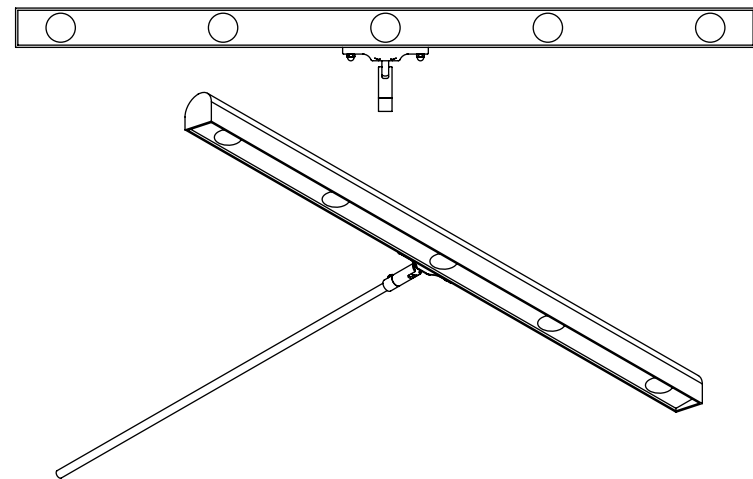

Project Name:	Type:
Product Code:	Date:

ACADEMY MINIATURE ART PICTURE LIGHT

ACADEMY MINIATURE ART PICTURE LIGHT

The Vanilla Academy Miniature Art Picture Light is the perfect product for highlighting wall art whether from the old masters or the most on trend modern art piece. The unique lens heads are fixed, but can be spaced every 4" or 6". Ideal for smaller artpieces that require detailed highlighting. Available with two optic choices to get even coverage for your artpiece. The fixture features a 1.1" x 1.25" profile with a length that ranges from 2.5"-60". Longer lengths are available upon request.

OPTICS / BEAM SPREAD:	43°	28°
-----------------------	-----	-----

Once the length is specified, choose the amount of fixed LED's. Modules can be spaced every 4" or every 6" for optimal output.

For optimal module configuration please provide us with the dimensions of the artwork.

R - VALUES (CRI(Re)(R1-R15))

R1	99	R6	98	R11	99
R2	98	R7	99	R12	87
R3	95	R8	98	R13	99
R4	99	R9	93	R14	96
R5	98	R10	95	R15	98

KEY DIMENSIONS

Profile Lengths come in 2" intervals, from 2.5"-60"
Larger sizes available upon request

ARM LENGTH DIMENSIONS

L 14" x 14"
M 10" x 10"
S 7.5" x 7.5"

L 14"
M 10"
S 7.5"

Custom Sizes Available Upon Request

Recommended Number of Arms per Fixture based on Profile Length
2.5"-24" : 1 Arm 24"-60" : 2 Arms