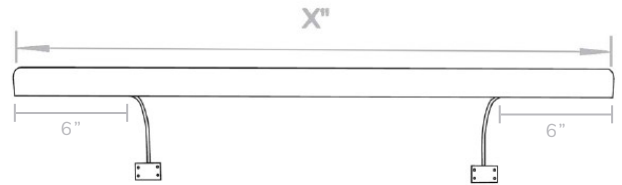

MRC

Rectangular Wall Mounting with Straight Arm

MRO

Round Wall Mounting with Straight Arm

MML

Millwork Wall Mounting with Straight Arm

MSP

Spot-on Mounting Installed Directly into the Wall

ARM LENGTH DIMENSIONS

L 14" x 14"
M 10" x 10"
S 7.5" x 7.5"

L 14"
M 10"
S 7.5"

Custom Sizes Available Upon Request

Recommended Number of Arms per Fixture based on Profile Length
2.5"-24" : 1 Arm 24"-60" : 2 Arms