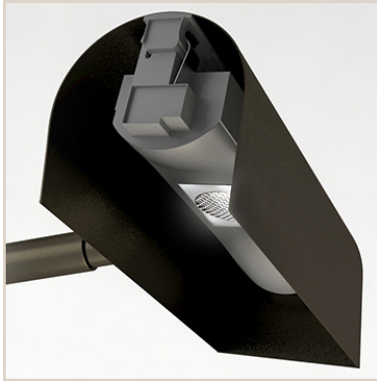

Project Name:	Type:
Product Code:	Date:

ACADEMY MINIATURE ART PICTURE LIGHT

ACADEMY MINIATURE ART PICTURE LIGHT

The Vanilla Academy Miniature Art Picture Light is the perfect product for highlighting wall art whether from the old masters or the most on trend modern art piece. The unique lens heads are fixed, but can be spaced every 4" or 6". Ideal for smaller artpieces that require detailed highlighting. Available with two optic choices to get even coverage for your artpiece. The fixture features a 1.1" x 1.25" profile with a length that ranges from 2.5"-60". Longer lengths are available upon request.

Available with an array of finishes standard (9 finish options standard), custom RAL and anodized plate finishes are also available. Multiple mounting options are also standard.

PERFORMANCE

	LED	
CCT:	2700K / 3000K	
CRI:	98 CRI	
WATTAGE:	2 WATTS	
LED LIFE:	50,000 hours	
POWER:	24v	
SDCM:	2 STEP	
CCT:	2700K	3000K

OPTICS / BEAM SPREAD:	43°	28°
-----------------------	-----	-----

Once the length is specified, choose the amount of fixed LED's. Modules can be spaced every 4" or every 6" for optimal output.

For optimal module configuration please provide us with the dimensions of the artwork.