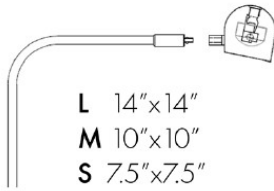

OPTICS / BEAM SPREAD:	43°	28°
-----------------------	-----	-----

Once the length is specified, choose the amount of fixed LED's. Modules can be spaced every 4" or every 6" for optimal output.

For optimal module configuration please provide us with the dimensions of the artwork.

R - VALUES (CRI(Re)(R1-R15))

R1	99	R6	98	R11	99
R2	98	R7	99	R12	87
R3	95	R8	98	R13	99
R4	99	R9	93	R14	96
R5	98	R10	95	R15	98

KEY DIMENSIONS

Profile Lengths come in 2" intervals, from 2.5"-60"
Larger sizes available upon request

MRC

Rectangular Wall Mounting with Straight Arm

MRO

Round Wall Mounting with Straight Arm

MML

Millwork Wall Mounting with Straight Arm

MSP

Spot-on Mounting Installed Directly into the Wall

ARM LENGTH DIMENSIONS

L 14" x 14"
M 10" x 10"
S 7.5" x 7.5"

L 14"
M 10"
S 7.5"

Custom Sizes Available Upon Request

Recommended Number of Arms per Fixture based on Profile Length
2.5"-24" : 1 Arm 24"-60" : 2 Arms