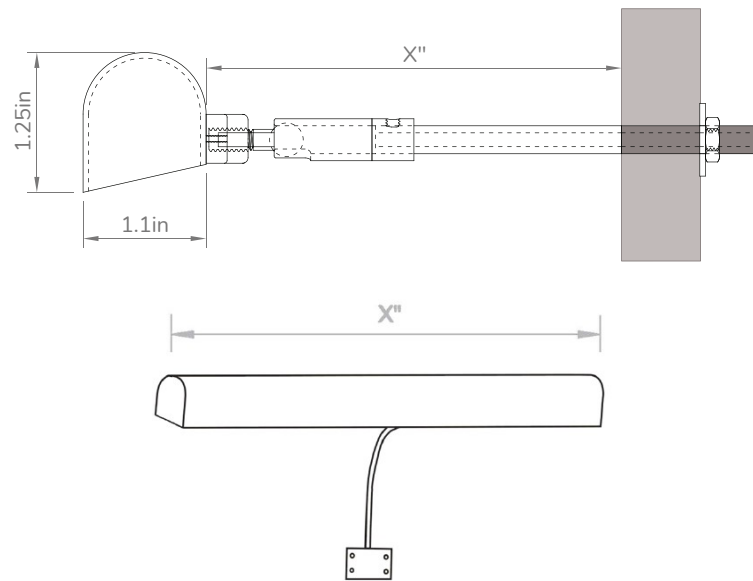

Project Name:	Type:
Product Code:	Date:

ACADEMY MINIATURE ART PICTURE LIGHT

ACADEMY MINIATURE ART PICTURE LIGHT

The Vanilla Academy Miniature Art Picture Light is the perfect product for highlighting wall art whether from the old masters or the most on trend modern art piece. The unique lens heads are fixed, but can be spaced every 4" or 6". Ideal for smaller artpieces that require detailed highlighting. Available with two optic choices to get even coverage for your artpiece. The fixture features a 1.1" x 1.25" profile with a length that ranges from 2.5"-60". Longer lengths are available upon request.

OPTICS / BEAM SPREAD:	43°	28°
-----------------------	-----	-----

Once the length is specified, choose the amount of fixed LED's. Modules can be spaced every 4" or every 6" for optimal output.

For optimal module configuration please provide us with the dimensions of the artwork.

R - VALUES (CRI(Re)(R1-R15))

R1	99	R6	98	R11	99
R2	98	R7	99	R12	87
R3	95	R8	98	R13	99
R4	99	R9	93	R14	96
R5	98	R10	95	R15	98

KEY DIMENSIONS

Profile Lengths come in 2" intervals, from 2.5"-60"
Larger sizes available upon request

ARM LENGTH DIMENSIONS

L 14" x 14"
M 10" x 10"
S 7.5" x 7.5"

L 14"
M 10"
S 7.5"

Custom Sizes Available Upon Request

Recommended Number of Arms per Fixture based on Profile Length
2.5"-24" : 1 Arm 24"-60" : 2 Arms