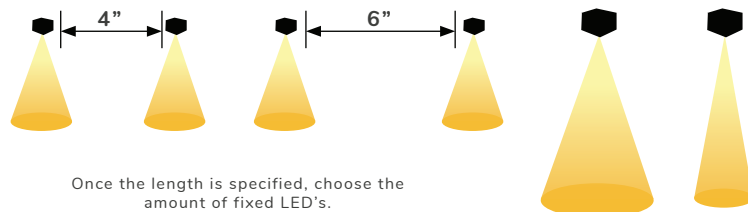

Project Name:	Type:
Product Code:	Date:

ACADEMY MINIATURE ART PICTURE LIGHT

ACADEMY MINIATURE ART PICTURE LIGHT

The Vanilla Academy Miniature Art Picture Light is the perfect product for highlighting wall art whether from the old masters or the most on trend modern art piece. The unique lens heads are fixed, but can be spaced every 4" or 6". Ideal for smaller artpieces that require detailed highlighting. Available with two optic choices to get even coverage for your artpiece. The fixture features a 1.1" x 1.25" profile with a length that ranges from 2.5"-60". Longer lengths are available upon request.

Available with an array of finishes standard (9 finish options standard), custom RAL and anodized plate finishes are also available. Multiple mounting options are also standard.

PERFORMANCE

	LED	
CCT:	2700K / 3000K	
CRI:	98 CRI	
WATTAGE:	2 WATTS	
LED LIFE:	50,000 hours	
POWER:	24v	
SDCM:	2 STEP	
CCT:	2700K	3000K

OPTICS / BEAM SPREAD:	43°	28°
-----------------------	-----	-----

Once the length is specified, choose the amount of fixed LED's. Modules can be spaced every 4" or every 6" for optimal output.

For optimal module configuration please provide us with the dimensions of the artwork.