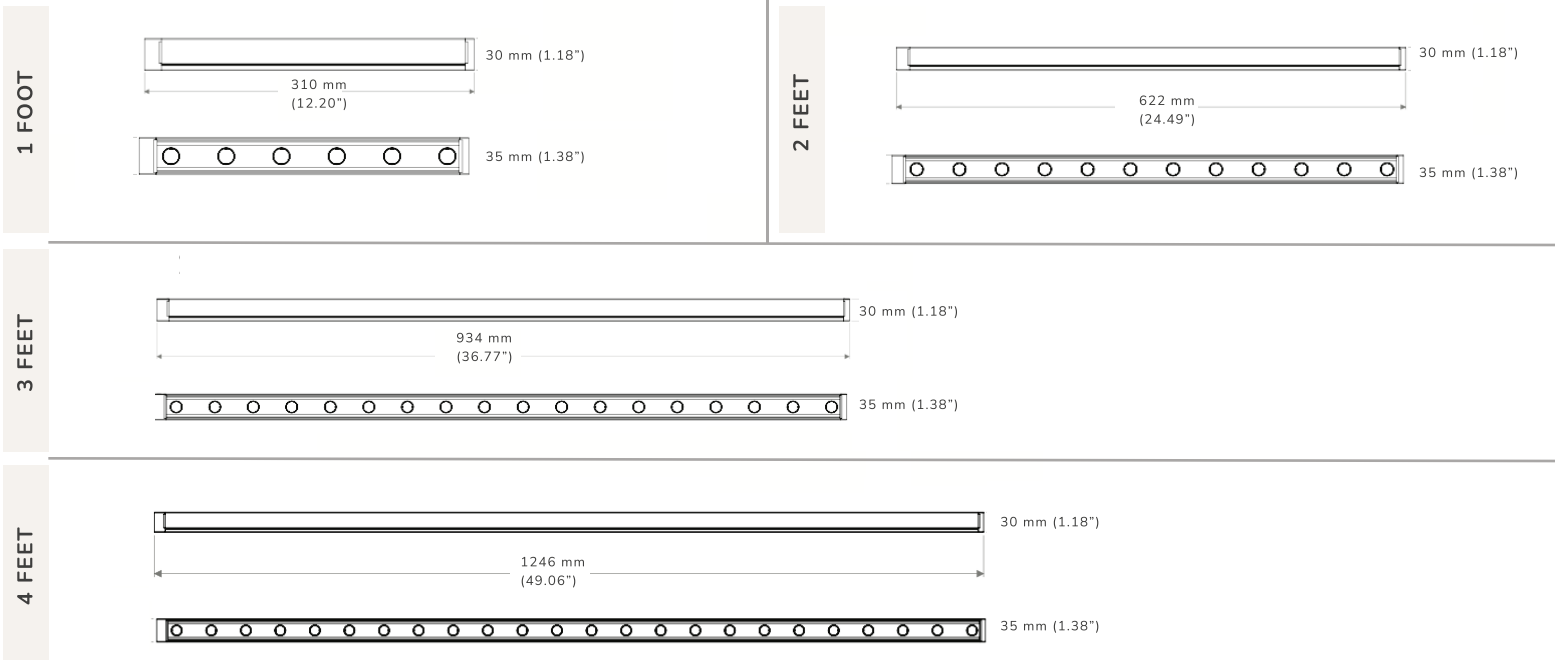

### Linear Grazer / Wallwasher

This high efficacy linear LED fixture has a wide range of optical options and is outdoor rated IP67. It features a very compact body that is suitable for installation conditions with limited space. It's ideal for facade lighting for historical and modern buildings. With its end to end installation capabilities, it can provide a uniform lighting effect along any facade condition with constant pixel pitch. The fixture is provided with a built-in microlouver with half sanded glass standard for optimal glare control. Fixture features an extruded aluminum body and tempered glass construction. Integrated thermal management system with passive cooling.

### PERFORMANCE

SOURCE:	LED
SDCM:	2 STEP
OPERATING TEMP:	LED
POWER:	24 -48 VDC
RATING:	IP 67
CCT:	2 STEP
CRI:	80 CRI / 90 CRI available on request
CCT:	2700K    3000K    4000K

	1	2	3	4
LENGTH:	12 INCH	24 INCH	37 INCH	49 INCH
WATTAGE:	14.4 W	28.8 W	43.2 W	57.6 W
PERF	91 LM/W	91 LM/W	91 LM/W	91 LM/W
LUMENS	1313 LMS	2626 LMS	3939 LMS	5252 LMS

### KEY DIMENSIONS