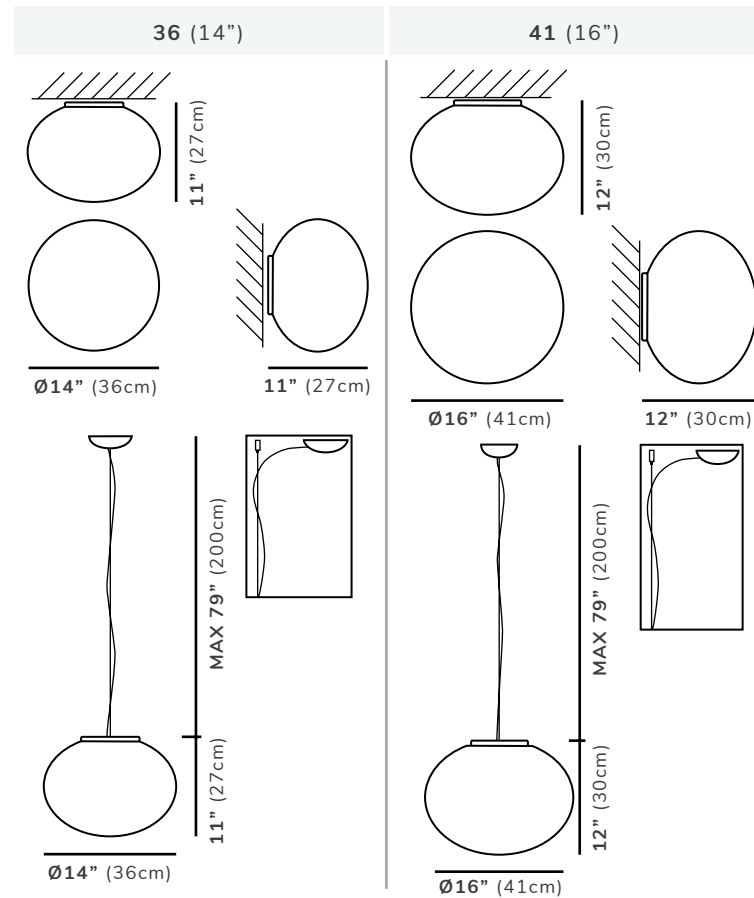

### WHITE GLASS BALL

The Vanilla White Glass Ball is very versatile, its oval mouth blown satin glass comes in a variety of sizes that can be combined to form a variety of unique lighting ambiances for your space. Along with the multiple sizing options you also have the option to ceiling mount, wall mount and pendant mount the fixture.

### DIMENSIONS