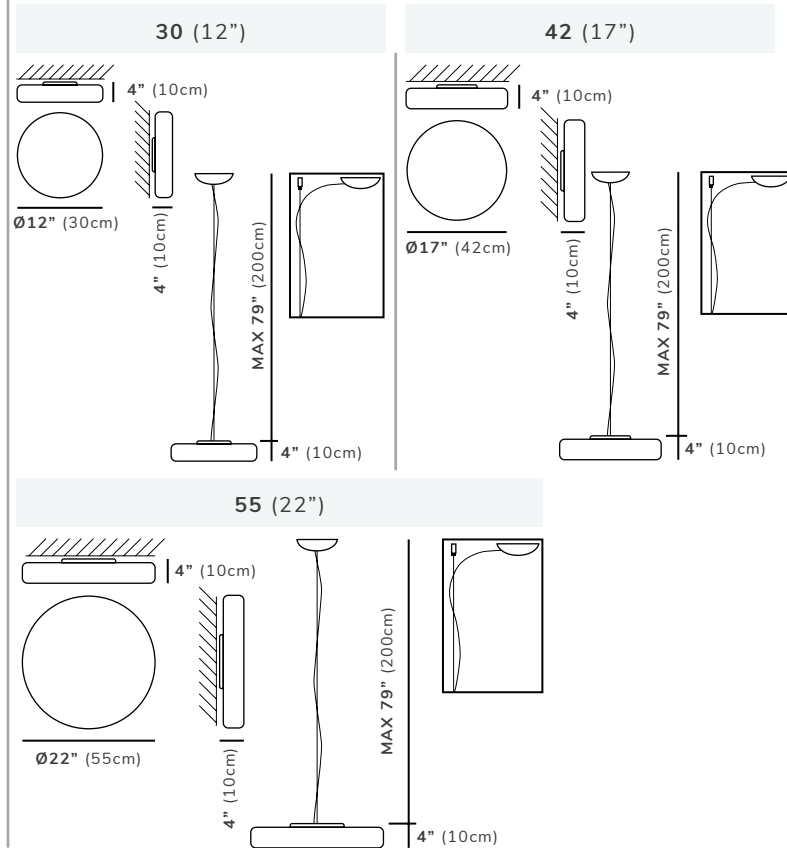

Project Name:	Type:
Product Code:	Date:

VANILLA WHITE GLASS FLAT

WHITE GLASS FLAT

The Vanilla White Glass Flat is very versatile, its flat round mouth blown satin glass comes in a variety of sizes that can be combined to form a variety of unique lighting ambiances for your space. Along with the multiple sizing options you also have the option to ceiling mount, wall mount and pendant mount the fixture.

IP20

PERFORMANCE

	LED		
	30	42	55
CRI:	90+		
CCT:	2700K / 3000K		
LUMENS:	2850Lm		
WATTAGE:	19 WATTS		
LED LIFE:	50,000 hours		
POWER:	39V		
MOUNTING:	160mm	210mm	210mm
CCT:	2700K	3000K	

DIMENSIONS

ORDER INFORMATION

Order Code

MAKE	PROFILE	FINISHES	SIZE	COLOR TEMP	MOUNTING	DIMMING
VAN	FLAT	WG White Glass	30	27K 2700K	WALL/CEILING	0-10V
			42	30K 3000K	PENDANT	PHASE
			55			