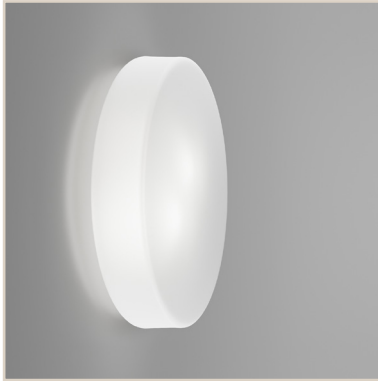

Project Name:	Type:
Product Code:	Date:

VANILLA WHITE GLASS FLAT

WHITE GLASS FLAT

The Vanilla White Glass Flat is very versatile, its flat round mouth blown satin glass comes in a variety of sizes that can be combined to form a variety of unique lighting ambiances for your space. Along with the multiple sizing options you also have the option to ceiling mount, wall mount and pendant mount the fixture.

IP20

PERFORMANCE

	LED		
	30	42	55
CRI:	90+		
CCT:	2700K / 3000K		
LUMENS:	2850Lm		
WATTAGE:	19 WATTS		
LED LIFE:	50,000 hours		
POWER:	39V		
MOUNTING:	160mm	210mm	210mm
CCT:	2700K	3000K	

DIMENSIONS

ORDER INFORMATION

Order Code

MAKE	PROFILE	FINISHES	SIZE	COLOR TEMP	MOUNTING	DIMMING
VAN	FLAT	WG White Glass	30	27K 2700K	WALL/CEILING	0-10V
			42	30K 3000K	PENDANT	PHASE
			55			