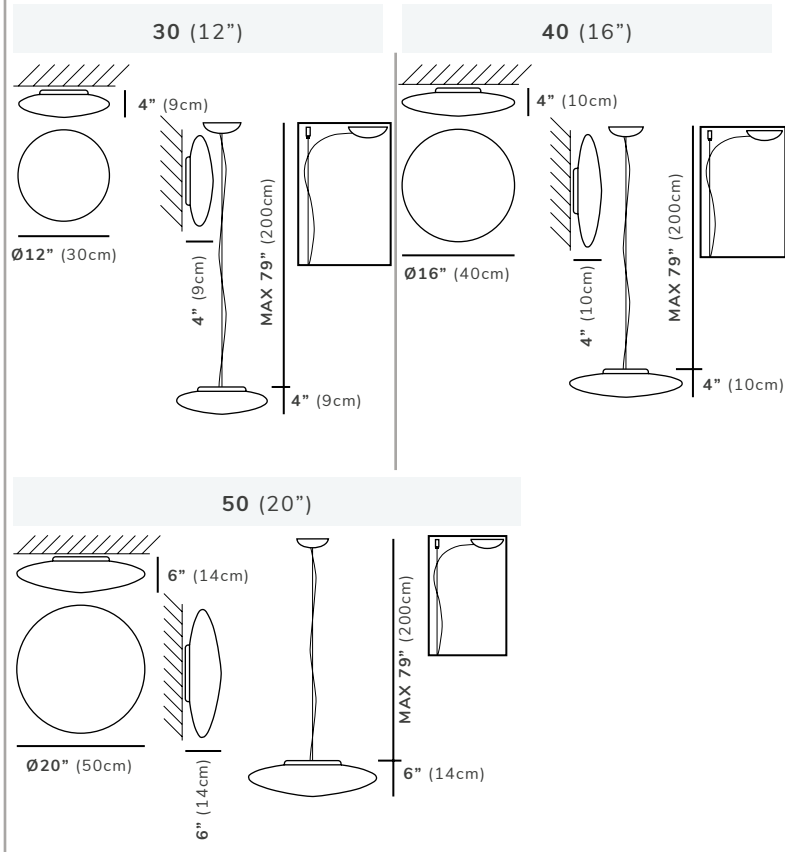

### WHITE GLASS PILL

The Vanilla White Glass Flat is very versatile, its convex round mouth blown satin glass comes in a variety of sizes that can be combined to form a variety of unique lighting ambiances for your space. Along with the multiple sizing options you also have the option to ceiling mount, wall mount and pendant mount the fixture.

## DIMENSIONS