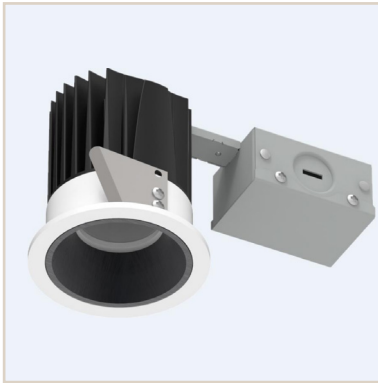

Project Name:	Type:
Product Code:	Date:

VANILLA 120V DOWNLIGHT

120V DOWNLIGHT

The Vanilla 120V Downlight is the perfect solution for projects that require budget friendly downlight solutions. The fixed downlight features 3000K, CRI>90 with white trim and a tinted specular reflector which gives the fixture a quiet appearance along any ceiling plane. The fixture also features a 3.5 inch diameter trim which goes well with any modern interior aesthetic. The fixture is 120v/line voltage so no driver is required. Canless recessed lighting that is mounted via Bracket.

PERFORMANCE

	LED	
CCT:	2700K / 3000K	
LUMENS:	600Lm	
WATTAGE:	7.2 WATTS	
LED LIFE:	50,000 hours	
POWER:	120VAC	
SDCM:	2 STEP	
CRI:	>90	
IC RATING:	IC RATED (NO HOUSING NEEDED)	
CCT:	2700K	3000K

DIMENSIONS

ORDER INFORMATION

Order Code						
MAKE	PROFILE	FINISHES	OPTICS	COLOR TEMP	POWER	DRIVER
VAN	120VD	WH White	18° 23° 36°	27K 2700K 30K 3000K	120V	E PHASE/TRIAC

*Custom Finishes available upon request, including RAL colors and Anodized Plate Finishes
 **Profile lengths come in 2" intervals, from 2.5" up to 60". Larger sizes available upon request