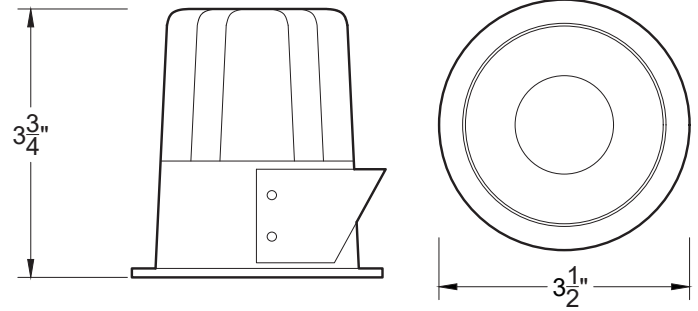

Project Name:	Type:
Product Code:	Date:

VANILLA 120V DOWNLIGHT

120V DOWNLIGHT

The Vanilla 120V Downlight is the perfect solution for projects that require budget friendly downlight solutions. The fixed downlight features 3000K, CRI>90 with white trim and a tinted specular reflector which gives the fixture a quiet appearance along any ceiling plane. The fixture also features a 3.5 inch diameter trim which goes well with any modern interior aesthetic. The fixture is 120v/line voltage so no driver is required. Canless recessed lighting that is mounted via Bracket.

ORDER INFORMATION

Order Code						
MAKE	PROFILE	FINISHES	OPTICS	COLOR TEMP	POWER	DRIVER
VAN	120VD	WH White	18° 23° 36°	27K 2700K 30K 3000K	120V	E PHASE/TRIAC

*Custom Finishes available upon request, including RAL colors and Anodized Plate Finishes
 **Profile lengths come in 2" intervals, from 2.5" up to 60". Larger sizes available upon request