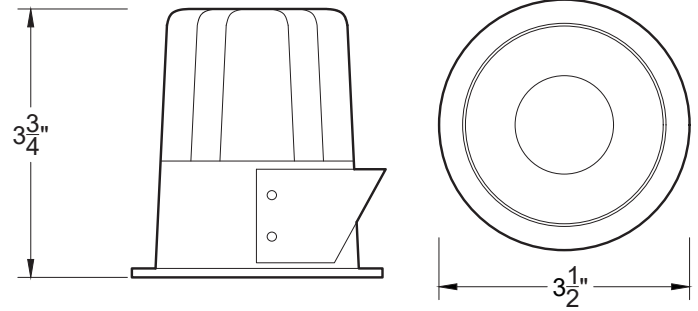

| | |
|---------------|-------|
| Project Name: | Type: |
| Product Code: | Date: |

VANILLA 120V DOWNLIGHT

120V DOWNLIGHT

The Vanilla 120V Downlight is the perfect solution for projects that require budget friendly downlight solutions. The fixed downlight features 3000K, CRI>90 with white trim and a tinted specular reflector which gives the fixture a quiet appearance along any ceiling plane. The fixture also features a 3.5 inch diameter trim which goes well with any modern interior aesthetic. The fixture is 120v/line voltage so no driver is required. Canless recessed lighting that is mounted via Bracket.

DIMENSIONS

ORDER INFORMATION

| Order Code | | | | | | |
|------------|---------|----------|-------------------|------------------------|-------|---------------|
| MAKE | PROFILE | FINISHES | OPTICS | COLOR TEMP | POWER | DRIVER |
| VAN | 120VD | WH White | 18° 23° 36° | 27K 2700K 30K 3000K | 120V | E PHASE/TRIAC |

*Custom Finishes available upon request, including RAL colors and Anodized Plate Finishes
 **Profile lengths come in 2" intervals, from 2.5" up to 60". Larger sizes available upon request