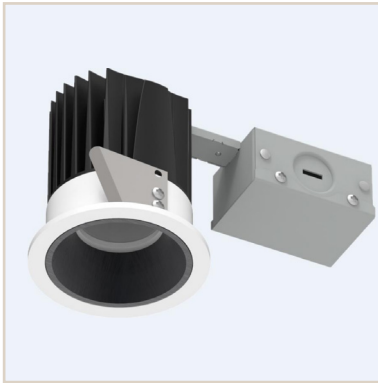

| | |
|---------------|-------|
| Project Name: | Type: |
| Product Code: | Date: |

VANILLA 120V DOWNLIGHT

120V DOWNLIGHT

The Vanilla 120V Downlight is the perfect solution for projects that require budget friendly downlight solutions. The fixed downlight features 3000K, CRI>90 with white trim and a tinted specular reflector which gives the fixture a quiet appearance along any ceiling plane. The fixture also features a 3.5 inch diameter trim which goes well with any modern interior aesthetic. The fixture is 120v/line voltage so no driver is required. Canless recessed lighting that is mounted via Bracket.

DIMENSIONS

ORDER INFORMATION

| Order Code | | | | | | |
|------------|---------|----------|-------------------|------------------------|-------|---------------|
| MAKE | PROFILE | FINISHES | OPTICS | COLOR TEMP | POWER | DRIVER |
| VAN | 120VD | WH White | 18° 23° 36° | 27K 2700K 30K 3000K | 120V | E PHASE/TRIAC |