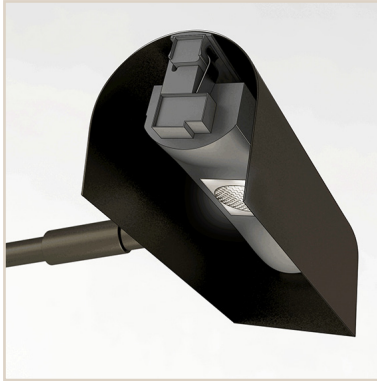

Project Name:	Type:
Product Code:	Date:

ACADEMY ART PICTURE LIGHT

ACADEMY ART PICTURE LIGHT

The Vanilla Academy Art Picture Light is the perfect product for highlighting wall art whether from the old masters or the most on trend modern art piece. The unique lens heads can be adjusted to highlight any size piece. It also features interchangeable beam profiles for a curated light treatment which is unique in this segment. The fixture features a 1.86" x 1.955" profile with a length that ranges from 4"-60". Longer lengths are available upon request.

Available with an array of finishes standard (5 finish options standard), custom RAL finishes are also available. Multiple mounting options are also standard.

PERFORMANCE

	LED	
CCT:	2700K / 3000K	
CRI:	98 CRI	
WATTAGE:	2 WATTS	
LED LIFE:	50,000 hours	
POWER:	24V	
SDCM:	2 STEP	
CCT:	2700K	3000K

KEY DIMENSIONS

Profile Lengths come in 2" intervals, from 4"-60"
Larger sizes available upon request

Interchangeable Beam Module for curated lighting to suit a wide array of artpieces.

FINISHES

CG

Classic Gold