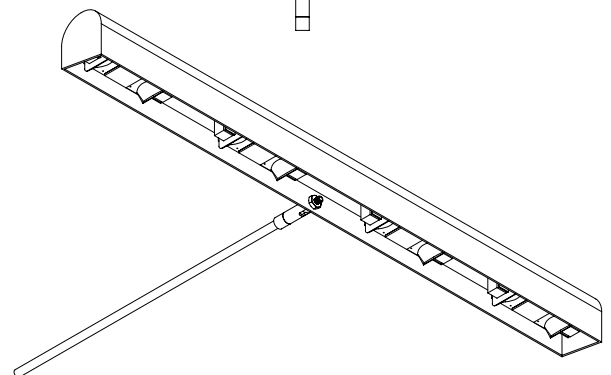

Project Name:	Type:
Product Code:	Date:

ACADEMY ART PICTURE LIGHT

ACADEMY ART PICTURE LIGHT

The Vanilla Academy Art Picture Light is the perfect product for highlighting wall art whether from the old masters or the most on trend modern art piece. The unique lens heads can be adjusted to highlight any size piece. It also features interchangeable beam profiles for a curated light treatment which is unique in this segment. The fixture features a 1.86" x 1.955" profile with a length that ranges from 4"-60". Longer lengths are available upon request.

OPTICS / BEAM SPREAD:

43° 28°

For optimal module configuration please provide us with the dimensions of the artwork.

R - VALUES (CRI(Re)(R1-R15))

R1	99	R6	98	R11	99
R2	98	R7	99	R12	87
R3	95	R8	98	R13	99
R4	99	R9	93	R14	96
R5	98	R10	95	R15	98

KEY DIMENSIONS

Profile Lengths come in 2" intervals, from 4"-60"
Larger sizes available upon request

Interchangeable Beam Module for curated lighting to suit a wide array of artpieces.

FINISHES

CG

Classic Gold