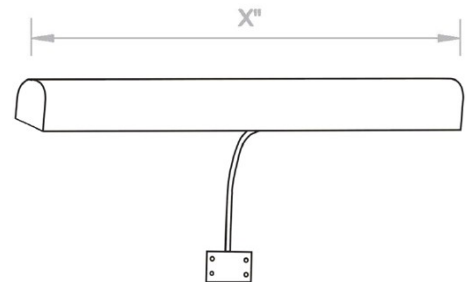

Project Name:	Type:
Product Code:	Date:

ACADEMY ART PICTURE LIGHT

ACADEMY ART PICTURE LIGHT

The Vanilla Academy Art Picture Light is the perfect product for highlighting wall art whether from the old masters or the most on trend modern art piece. The unique lens heads can be adjusted to highlight any size piece. It also features interchangeable beam profiles for a curated light treatment which is unique in this segment. The fixture features a 1.86" x 1.955" profile with a length that ranges from 4"-60". Longer lengths are available upon request.

OPTICS / BEAM SPREAD:

43° 28°

For optimal module configuration please provide us with the dimensions of the artwork.

R - VALUES (CRI(Re)(R1-R15))

R1	99	R6	98	R11	99
R2	98	R7	99	R12	87
R3	95	R8	98	R13	99
R4	99	R9	93	R14	96
R5	98	R10	95	R15	98

KEY DIMENSIONS

Profile Lengths come in 2" intervals, from 4"-60"
Larger sizes available upon request

Interchangeable Beam Module for curated lighting to suit a wide array of artpieces.

FINISHES

CG

Classic Gold