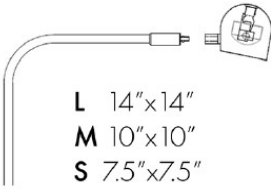

KEY DIMENSIONS

Profile Lengths come in 2" intervals, from 4"-60"
Larger sizes available upon request

Interchangeable Beam Module for curated lighting to suit a wide array of artpieces.

FINISHES

CG

Classic Gold

MRO

Round Wall Mounting with Straight Arm

MML

Millwork Wall Mounting with Straight Arm

MSP

Spot-on Mounting Installed Directly into the Wall

ARM LENGTH DIMENSIONS

L 14" x 14"
M 10" x 10"
S 7.5" x 7.5"

L 14"
M 10"
S 7.5"

Custom Sizes Available Upon Request

Recommended Number of Arms per Fixture based on Profile Length
4"-24" : 1 Arm 24"-60" : 2 Arms

ORDER INFORMATION

Order Code

MAKE	PROFILE	FINISHES	LENGTH	MODULE	OPTICS	COLOR TEMP	PROFILE	MOUNTING	ARM LENGTH	DIMMING
VAN	APL	CG Classic Gold	4"-60"	AL	NF 28°	27K 2700K	AL	MCU	S 7.5"	0-10V
		ARB Arch. Bronze			FL 43°	30K 3000K		MRC	M 10"	PHASE
		ANB Antique Bronze						MRO	L 14"	
		BK Black						MML		
		WH White						MSP		