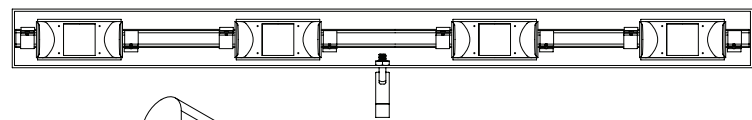

Project Name:	Type:
Product Code:	Date:

ACADEMY ART PICTURE LIGHT

ACADEMY ART PICTURE LIGHT

The Vanilla Academy Art Picture Light is the perfect product for highlighting wall art whether from the old masters or the most on trend modern art piece. The unique lens heads can be adjusted to highlight any size piece. It also features interchangeable beam profiles for a curated light treatment which is unique in this segment. The fixture features a 1.86" x 1.955" profile with a length that ranges from 4"-60". Longer lengths are available upon request.

OPTICS / BEAM SPREAD:

43° 28°

For optimal module configuration please provide us with the dimensions of the artwork.

R - VALUES (CRI(Re)(R1-R15))

R1	99	R6	98	R11	99
R2	98	R7	99	R12	87
R3	95	R8	98	R13	99
R4	99	R9	93	R14	96
R5	98	R10	95	R15	98

KEY DIMENSIONS

Profile Lengths come in 2" intervals, from 4"-60"
Larger sizes available upon request

Interchangeable Beam Module for curated lighting to suit a wide array of artpieces.

FINISHES

CG

Classic Gold