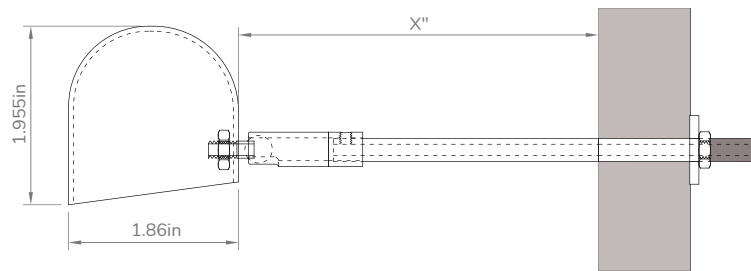

Project Name:	Type:
Product Code:	Date:

ACADEMY ART PICTURE LIGHT

ACADEMY ART PICTURE LIGHT

The Vanilla Academy Art Picture Light is the perfect product for highlighting wall art whether from the old masters or the most on trend modern art piece. The unique lens heads can be adjusted to highlight any size piece. It also features interchangeable beam profiles for a curated light treatment which is unique in this segment. The fixture features a 1.86" x 1.955" profile with a length that ranges from 4"-60". Longer lengths are available upon request.

OPTICS / BEAM SPREAD:

43° 28°

For optimal module configuration please provide us with the dimensions of the artwork.

R - VALUES (CRI(Re)(R1-R15))

R1	99	R6	98	R11	99
R2	98	R7	99	R12	87
R3	95	R8	98	R13	99
R4	99	R9	93	R14	96
R5	98	R10	95	R15	98

KEY DIMENSIONS

Profile Lengths come in 2" intervals, from 4"-60"
Larger sizes available upon request

Interchangeable Beam Module for curated lighting to suit a wide array of artpieces.

FINISHES

CG

Classic Gold

L 14"
M 10"
S 7.5"

Custom Sizes Available Upon Request

Recommended Number of Arms per Fixture based on Profile Length
4"-24" : 1 Arm 24"-60" : 2 Arms

ORDER INFORMATION

Order Code

MAKE	PROFILE	FINISHES	LENGTH	MODULE	OPTICS	COLOR TEMP	PROFILE	MOUNTING	ARM LENGTH	DIMMING
VAN	APL	CG Classic Gold	4"-60"	AL	NF 28°	27K 2700K	AL	MCU	S 7.5"	0-10V
		ARB Arch. Bronze			FL 43°	30K 3000K		MRC	M 10"	PHASE
		ANB Antique Bronze						MRO	L 14"	
		BK Black						MML		
		WH White						MSP		