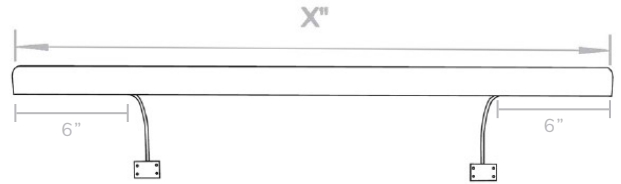

KEY DIMENSIONS

Profile Lengths come in 2" intervals, from 4"-60"
Larger sizes available upon request

Interchangeable Beam Module for curated lighting to suit a wide array of artpieces.

FINISHES

CG

Classic Gold

MRO

Round Wall Mounting with Straight Arm

MML

Millwork Wall Mounting with Straight Arm

MSP

Spot-on Mounting Installed Directly into the Wall

ARM LENGTH DIMENSIONS

L 14" x 14"
M 10" x 10"
S 7.5" x 7.5"

L 14"
M 10"
S 7.5"

Custom Sizes Available Upon Request

Recommended Number of Arms per Fixture based on Profile Length
4"-24" : 1 Arm 24"-60" : 2 Arms

ORDER INFORMATION

Order Code

MAKE	PROFILE	FINISHES	LENGTH	MODULE	OPTICS	COLOR TEMP	PROFILE	MOUNTING	ARM LENGTH	DIMMING
VAN	APL	CG Classic Gold	4"-60"	AL	NF 28°	27K 2700K	AL	MCU	S 7.5"	0-10V
		ARB Arch. Bronze			FL 43°	30K 3000K		MRC	M 10"	PHASE
		ANB Antique Bronze						MRO	L 14"	
		BK Black						MML		
		WH White						MSP		