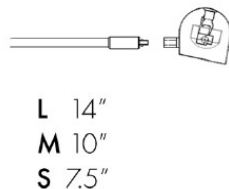

KEY DIMENSIONS

Profile Lengths come in 2" intervals, from 4"-60"
Larger sizes available upon request

Interchangeable Beam Module for curated lighting to suit a wide array of artpieces.

FINISHES

CG

Classic Gold

MRO

Round Wall Mounting with Straight Arm

MML

Millwork Wall Mounting with Straight Arm

MSP

Spot-on Mounting Installed Directly into the Wall

ARM LENGTH DIMENSIONS

L 14" x 14"
M 10" x 10"
S 7.5" x 7.5"

L 14"
M 10"
S 7.5"

Custom Sizes Available Upon Request

Recommended Number of Arms per Fixture based on Profile Length
4"-24" : 1 Arm 24"-60" : 2 Arms

ORDER INFORMATION

Order Code

MAKE	PROFILE	FINISHES	LENGTH	MODULE	OPTICS	COLOR TEMP	PROFILE	MOUNTING	ARM LENGTH	DIMMING
VAN	APL	CG Classic Gold	4"-60"	AL	NF 28°	27K 2700K	AL	MCU	S 7.5"	0-10V
		ARB Arch. Bronze			FL 43°	30K 3000K		MRC	M 10"	PHASE
		ANB Antique Bronze						MRO	L 14"	
		BK Black						MML		
		WH White						MSP		