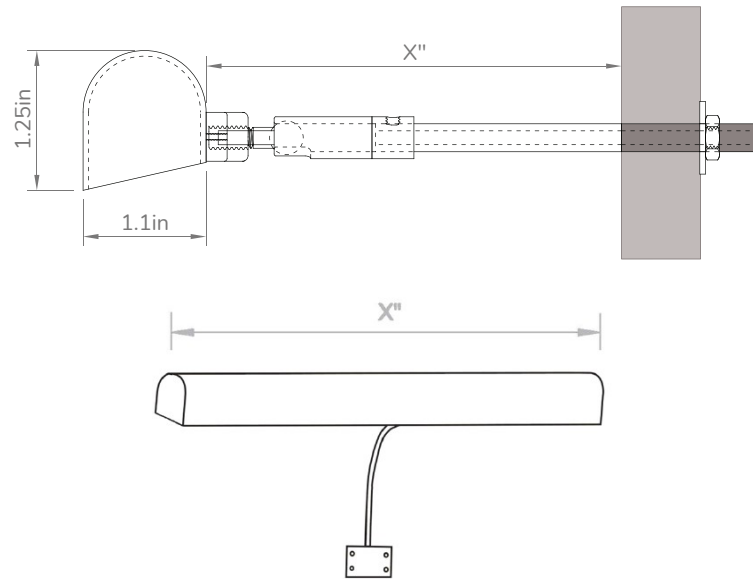

Project Name:	Type:
Product Code:	Date:

ACADEMY MINIATURE ART PICTURE LIGHT

ACADEMY MINIATURE ART PICTURE LIGHT

The Vanilla Academy Miniature Art Picture Light is the perfect product for highlighting wall art whether from the old masters or the most on trend modern art piece. The unique lens heads are fixed, but can be spaced every 4" or 6". Ideal for smaller artpieces that require detailed highlighting. Available with two optic choices to get even coverage for your artwork. The fixture features a 1.1" x 1.25" profile with a length that ranges from 2.5"-60". Longer lengths are available upon request.

OPTICS / BEAM SPREAD:	43°	28°
-----------------------	-----	-----

Once the length is specified, choose the amount of fixed LED's. Modules can be spaced every 4" or every 6" for optimal output.

For optimal module configuration please provide us with the dimensions of the artwork.

R - VALUES (CRI(Re)(R1-R15))

R1	99	R6	98	R11	99
R2	98	R7	99	R12	87
R3	95	R8	98	R13	99
R4	99	R9	93	R14	96
R5	98	R10	95	R15	98

KEY DIMENSIONS

Profile Lengths come in 2" intervals, from 2.5"-60"
Larger sizes available upon request

ARM LENGTH DIMENSIONS

L 14" x 14"
M 10" x 10"
S 7.5" x 7.5"

L 14"
M 10"
S 7.5"

Custom Sizes Available Upon Request

Recommended Number of Arms per Fixture based on Profile Length

2.5"-24" : 1 Arm 24"-60" : 2 Arms