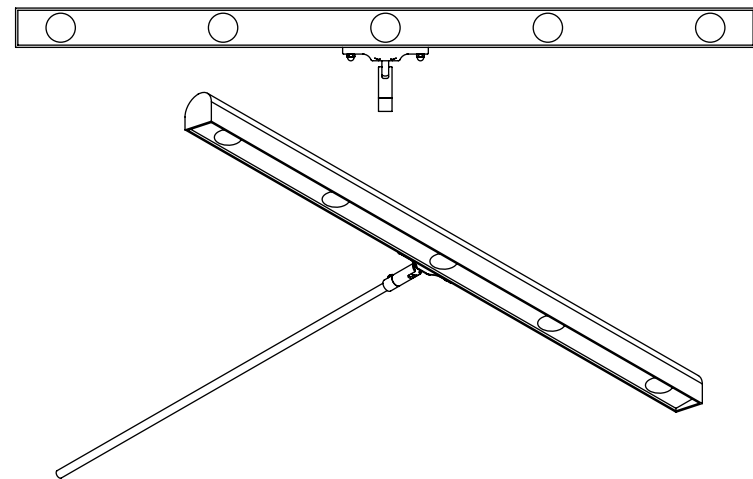

Project Name:	Type:
Product Code:	Date:

ACADEMY MINIATURE ART PICTURE LIGHT

ACADEMY MINIATURE ART PICTURE LIGHT

The Vanilla Academy Miniature Art Picture Light is the perfect product for highlighting wall art whether from the old masters or the most on trend modern art piece. The unique lens heads are fixed, but can be spaced every 4" or 6". Ideal for smaller artpieces that require detailed highlighting. Available with two optic choices to get even coverage for your artwork. The fixture features a 1.1" x 1.25" profile with a length that ranges from 2.5"-60". Longer lengths are available upon request.

OPTICS / BEAM SPREAD:	43°	28°
-----------------------	-----	-----

Once the length is specified, choose the amount of fixed LED's. Modules can be spaced every 4" or every 6" for optimal output.

For optimal module configuration please provide us with the dimensions of the artwork.

R - VALUES (CRI(Re)(R1-R15))

R1	99	R6	98	R11	99
R2	98	R7	99	R12	87
R3	95	R8	98	R13	99
R4	99	R9	93	R14	96
R5	98	R10	95	R15	98

KEY DIMENSIONS

Profile Lengths come in 2" intervals, from 2.5"-60"
Larger sizes available upon request

ARM LENGTH DIMENSIONS

L 14" x 14"
M 10" x 10"
S 7.5" x 7.5"

L 14"
M 10"
S 7.5"

Custom Sizes Available Upon Request

Recommended Number of Arms per Fixture based on Profile Length

2.5"-24" : 1 Arm 24"-60" : 2 Arms