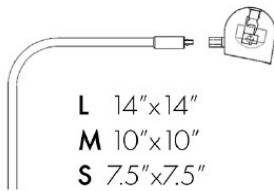

R - VALUES (CRI(Re)(R1-R15))

R1	99	R6	98	R11	99
R2	98	R7	99	R12	87
R3	95	R8	98	R13	99
R4	99	R9	93	R14	96
R5	98	R10	95	R15	98

KEY DIMENSIONS

Profile Lengths come in 2" intervals, from 2.5"-60"
Larger sizes available upon request

MRC

Rectangular Wall Mounting with Straight Arm

MRO

Round Wall Mounting with Straight Arm

MML

Millwork Wall Mounting with Straight Arm

MSP

Spot-on Mounting Installed Directly into the Wall

ARM LENGTH DIMENSIONS

L 14" x 14"
M 10" x 10"
S 7.5" x 7.5"

L 14"
M 10"
S 7.5"

Custom Sizes Available Upon Request

Recommended Number of Arms per Fixture based on Profile Length

2.5"-24" : 1 Arm 24"-60" : 2 Arms