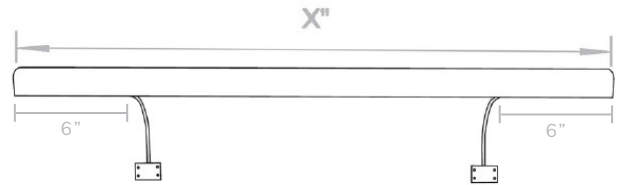

MRC

Rectangular Wall Mounting with Straight Arm

MRO

Round Wall Mounting with Straight Arm

MML

Millwork Wall Mounting with Straight Arm

MSP

Spot-on Mounting Installed Directly into the Wall

ARM LENGTH DIMENSIONS

L 14" x 14"
M 10" x 10"
S 7.5" x 7.5"

L 14"
M 10"
S 7.5"

Custom Sizes Available Upon Request

Recommended Number of Arms per Fixture based on Profile Length

2.5"-24" : 1 Arm 24"-60" : 2 Arms