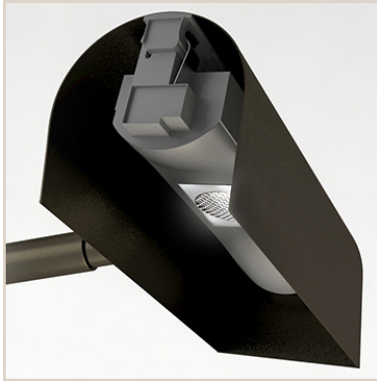

Project Name:	Type:
Product Code:	Date:

ACADEMY MINIATURE ART PICTURE LIGHT

ACADEMY MINIATURE ART PICTURE LIGHT

The Vanilla Academy Miniature Art Picture Light is the perfect product for highlighting wall art whether from the old masters or the most on trend modern art piece. The unique lens heads are fixed, but can be spaced every 4" or 6". Ideal for smaller artpieces that require detailed highlighting. Available with two optic choices to get even coverage for your artwork. The fixture features a 1.1" x 1.25" profile with a length that ranges from 2.5"-60". Longer lengths are available upon request.

OPTICS / BEAM SPREAD:	43°	28°
-----------------------	-----	-----

Once the length is specified, choose the amount of fixed LED's. Modules can be spaced every 4" or every 6" for optimal output.

For optimal module configuration please provide us with the dimensions of the artwork.