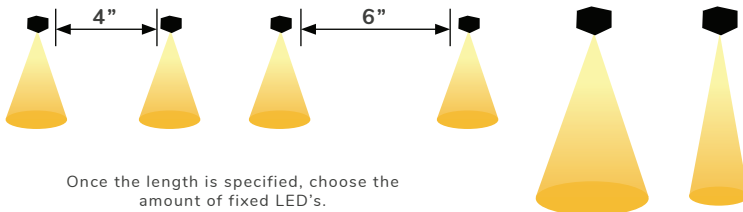

Project Name:	Type:
Product Code:	Date:

ACADEMY MINIATURE ART PICTURE LIGHT

ACADEMY MINIATURE ART PICTURE LIGHT

The Vanilla Academy Miniature Art Picture Light is the perfect product for highlighting wall art whether from the old masters or the most on trend modern art piece. The unique lens heads are fixed, but can be spaced every 4" or 6". Ideal for smaller artpieces that require detailed highlighting. Available with two optic choices to get even coverage for your artwork. The fixture features a 1.1" x 1.25" profile with a length that ranges from 2.5"-60". Longer lengths are available upon request.

Available with an array of finishes standard (5 finish options standard), custom RAL finishes are also available. Multiple mounting options are also standard.

PERFORMANCE

	LED
CCT:	2700K / 3000K
CRI:	98 CRI
WATTAGE:	2 WATTS
LED LIFE:	50,000 hours
POWER:	24v
SDCM:	2 STEP
CCT:	2700K 3000K

OPTICS / BEAM SPREAD:	43°	28°
-----------------------	-----	-----

Once the length is specified, choose the amount of fixed LED's. Modules can be spaced every 4" or every 6" for optimal output.

For optimal module configuration please provide us with the dimensions of the artwork.