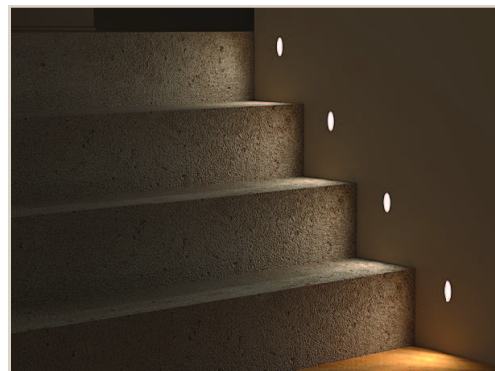

Project Name:	Type:
Product Code:	Date:

VANILLA GYPSUM TRIMLESS STEPLIGHTS

Vanilla Trimless Steplights

With minimalism at its core, the Vanilla Gypsum Trimless is an interior steplight collection that seamlessly meshes within its surroundings. Available in five unique shapes, the Vanilla Gypsum Trimless Steplight is a pre-formed GRG fixture that easily-installs into a building's frame for a flawless trimless look. Constructed from GRG, this fixture features an embedded light fixture and smooth reflective opening that provides clean and glare free light.

PERFORMANCE

CCT:	2700K / 3000K	
Source:	90 + CRI	
Wattage:	1.2 W	
Lumens:	Up to 70	
SDCM:	2 Step	
CRI:	2700K	3000K

BEAM SPREAD

SPOT 70*

ELECTRICAL SPECIFICATIONS

DIMMING PROTOCOL:	As per power supply
LIFESPAN:	35,000 Hours
EFFICACY:	LM/W .31.5
ENVIRONMENT:	Indoor, Damp
INPUT VOLTAGE:	24v DC
POWER SUPPLY TYPE:	Constant Voltage
WATTS:	1.2 W