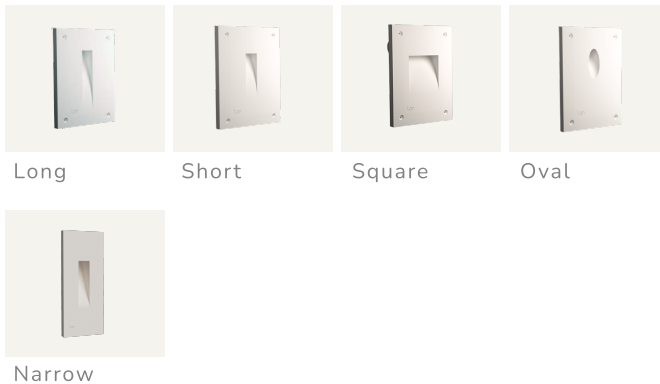

Project Name:	Type:
Product Code:	Date:

VANILLA GYPSUM TRIMLESS STEPLIGHTS

Vanilla Trimless Steplights

With minimalism at its core, the Vanilla Gypsum Trimless is an interior steplight collection that seamlessly meshes within its surroundings. Available in five unique shapes, the Vanilla Gypsum Trimless Steplight is a pre-formed GRG fixture that easily-installs into a building's frame for a flawless trimless look. Constructed from GRG, this fixture features an embedded light fixture and smooth reflective opening that provides clean and glare free light.

OPTIONS AVAILABLE

ORDER INFORMATION

Order Code

VAN	BODY	OPENING	CRI	CLR TEMP	DRIVER
VAN	GYP	L - LONG	90	27 - 2700K	E4 - ELV
		S - SHORT		30 - 3000K	XX - OTHER
		Q - SQUARE			
		V - OVAL			
		N - NARROW			

OPTIONS

TYPE					
L	LONG				
S	SHORT				
Q	SQUARE				
O	OVAL				
N	NARROW				