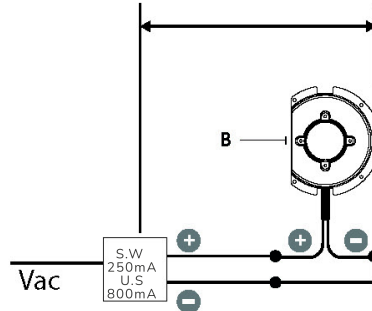

\*\*\*\* Other dimming options available upon request

**HOUSING DIMENSIONS**

TRIMLESS	TRIMMED	SCREW TRIM
<p>16 mm / 0.63 Inches 84 mm / 3.31 Inches 100 mm / 3.94 Inches 25 mm / 0.98 Inches 69 mm / 2.72 Inches 15 mm / 0.59 Inches</p>	<p>16 mm / 0.63 Inches 84 mm / 3.31 Inches 100 mm / 3.94 Inches 25 mm / 0.98 Inches 80 mm / 3.15 Inches 69 mm / 2.72 Inches 102 mm / 4.02 Inches 15 mm / 0.59 Inches</p>	<p>15 mm / 0.59 Inches 84 mm / 3.31 Inches 99 mm / 3.90 Inches 25 mm / 0.98 Inches 100 mm / 3.94 Inches 90 mm / 3.54 Inches 101 mm / 3.98 Inches 15 mm / 0.59 Inches</p>
<p>180 mm / 7.08 Inches 05 mm / 0.20 Inches 167 mm / 6.56 Inches 145 mm / 5.71 Inches</p>	<p>180 mm / 7.08 Inches 05 mm / 0.20 Inches 167 mm / 6.56 Inches 145 mm / 5.71 Inches</p>	<p>180 mm / 7.08 Inches 05 mm / 0.20 Inches 167 mm / 6.56 Inches</p>

**WIRING DIAGRAM**

**STATIC WHITE**

Constant Current - Wiring in Series  
Maximum 1 Fixture  
Distance between PSU and the last Fixture: 70FT AWG#12

CABLE	USE
RED	V+
BLACK	V-

**DYNAMIC WHITE + RGBW**

Constant Voltage - Wiring in Parallel  
Maximum 16 Fixtures  
Distance between PSU and the last fixture: 100FT AWG#12