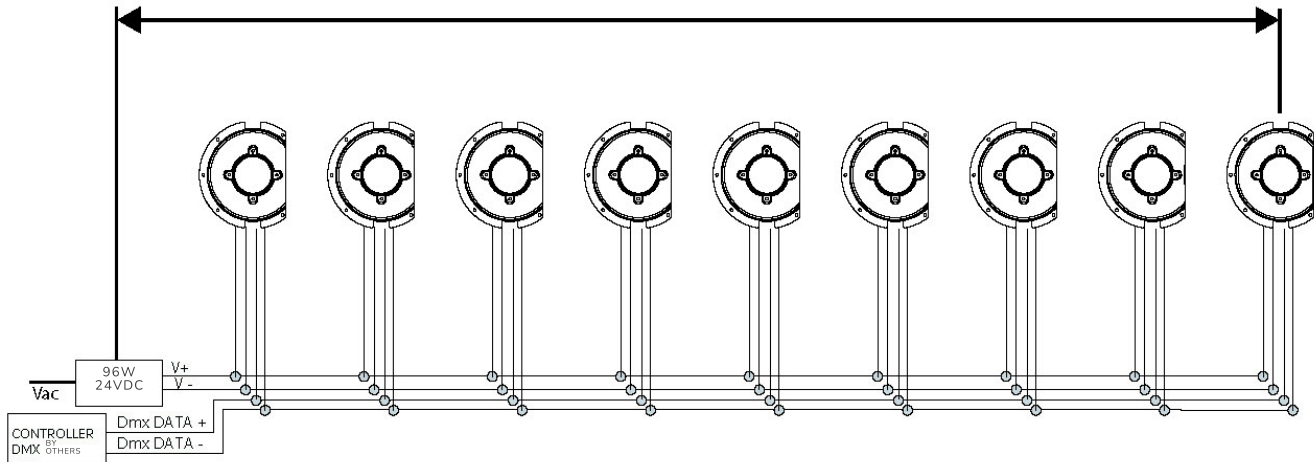

\*\*\*\* Other dimming options available upon request

**HOUSING DIMENSIONS**

TRIMLESS	TRIMMED	SCREW TRIM
<p>16 mm / 0.63 Inches 84 mm / 3.31 Inches 100 mm / 3.94 Inches 25 mm / 0.98 Inches 69 mm / 2.72 Inches 15 mm / 0.59 Inches</p>	<p>16 mm / 0.63 Inches 84 mm / 3.31 Inches 100 mm / 3.94 Inches 25 mm / 0.98 Inches 80 mm / 3.15 Inches 69 mm / 2.72 Inches 102 mm / 4.02 Inches 15 mm / 0.59 Inches</p>	<p>15 mm / 0.59 Inches 84 mm / 3.31 Inches 99 mm / 3.90 Inches 25 mm / 0.98 Inches 100 mm / 3.94 Inches 90 mm / 3.54 Inches 101 mm / 3.98 Inches 15 mm / 0.59 Inches</p>
<p>180 mm / 7.08 Inches 05 mm / 0.20 Inches 167 mm / 6.56 Inches 145 mm / 5.71 Inches</p>	<p>180 mm / 7.08 Inches 05 mm / 0.20 Inches 167 mm / 6.56 Inches 145 mm / 5.71 Inches</p>	<p>180 mm / 7.08 Inches 05 mm / 0.20 Inches 167 mm / 6.56 Inches</p>

**WIRING DIAGRAM**

**STATIC WHITE**

Constant Current - Wiring in Series  
Maximum 1 Fixture  
Distance between PSU and the last Fixture: 70FT AWG#12

CABLE	USE
RED	V+
BLACK	V-

**DYNAMIC WHITE + RGBW**

Constant Voltage - Wiring in Parallel  
Maximum 16 Fixtures  
Distance between PSU and the last fixture: 100FT AWG#12