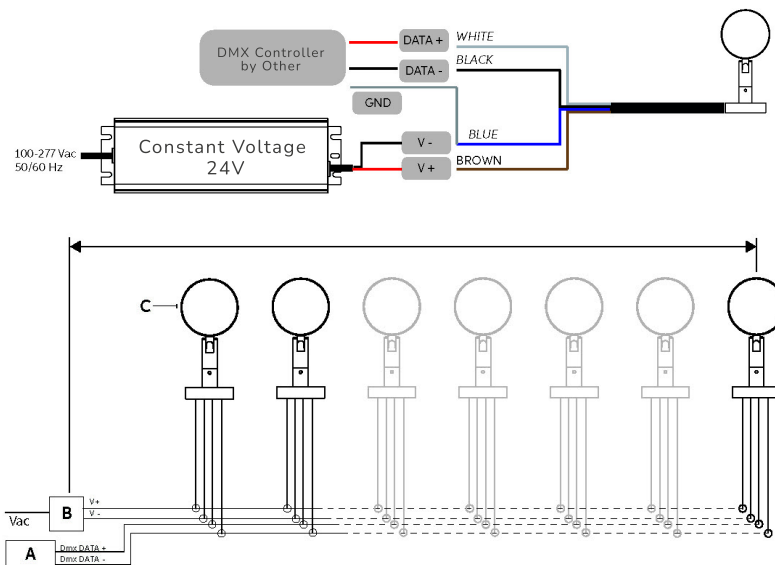

DIMENSIONS

SPOT STANDARD	SPOT SPIKE

DIMENSIONS

SPOT CUSTOM ROD

ORDER INFORMATION

Order Code

VAN	PROFILE	COLOR TEMP	OPTICS	FINISH	DIMMING	ACCESORY	
VAN	SP5312	27K 2700K	US 6° 3W 1000mA	BO Black RAL	ELV 0-10V others*	A Anti-Saline Treatment	
		30K 3000K	NA 18°	AO Anthracite RAL		S Spike for Ground Fixing	
		40K 4000K	ME 25°	GO Grey RAL		H Hexcell Louver	
				WI 35°	WO White RAL		R Custom ROD length
				EW 50°	OO Olive RAL		
				DW 3000-6500K	NA 13°	DMX - Requires a 24vdc Driver	
				RGBW3 3000K	ME 23°		
				RGBW4 4000K	WI 35°		
					EW 56°		

* On Request

FINISHING

WIRING DIAGRAM

STATIC WHITE

Constant Current - Wiring in Series
Maximum 1 Fixtures
Distance between PSU and the last fixture:
70FT AWG#12

STATIC WHITE (ULTRA SPOT)

Constant Current - Wiring in Series
Maximum 15 Fixtures
Distance between PSU and the last fixture:
70FT AWG#12

RGBW / DYNAMIC WHITE

Constant Voltage - Wiring in Parallel
Maximum 10 Fixtures
Distance between PSU and the last fixture:
100FT AWG#12

IP67 SUITABLE FOR DRY/WET LOCATION. NOT SUITABLE FOR UNDERWATER USE
5 YEAR WARRANTY.