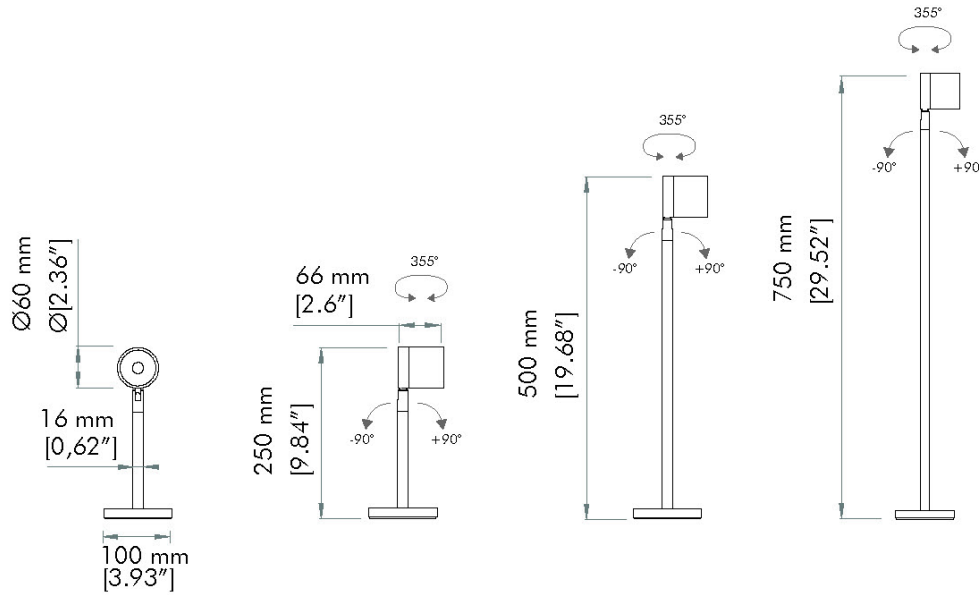

ALL

RATING:	IP 67	CONTROL SYSTEM:	DMX-RDM, ELV, ON-OFF, 0-10V
SOURCE:	LED MODULE	OPERATING TEMP:	-40°C to 50°C / (-40°F to 122°F)
SDCM:	2 STEP	MAX OUTPUT:	1499 lm / 120 lm/W
CRI:	80 CRI, 90 CRI Optional	RATING	IP 67 WET LOCATION

DIMENSIONS

SPOT STANDARD	SPOT SPIKE

DIMENSIONS

SPOT CUSTOM ROD

ORDER INFORMATION

Order Code

VAN	PROFILE	COLOR TEMP	OPTICS	FINISH	DIMMING	ACCESORY	
VAN	SP5312	27K 2700K	US 6° 3W 1000mA	BO Black RAL	ELV 0-10V others*	A Anti-Saline Treatment	
		30K 3000K	NA 18°	AO Anthracite RAL		S Spike for Ground Fixing	
		40K 4000K	ME 25°	GO Grey RAL		H Hexcell Louver	
				WI 35°	WO White RAL		R Custom ROD length
				EW 50°	OO Olive RAL		
				DW 3000-6500K	NA 13°	DMX - Requires a 24vdc Driver	
				RGBW3 3000K	ME 23°		
				RGBW4 4000K	WI 35°		
					EW 56°		

* On Request

FINISHING

WIRING DIAGRAM

STATIC WHITE

Constant Current - Wiring in Series
Maximum 1 Fixtures
Distance between PSU and the last fixture:
70FT AWG#12

STATIC WHITE (ULTRA SPOT)

Constant Current - Wiring in Series
Maximum 15 Fixtures
Distance between PSU and the last fixture:
70FT AWG#12

RGBW / DYNAMIC WHITE

Constant Voltage - Wiring in Parallel
Maximum 10 Fixtures
Distance between PSU and the last fixture:
100FT AWG#12

IP67 SUITABLE FOR DRY/WET LOCATION. NOT SUITABLE FOR UNDERWATER USE
5 YEAR WARRANTY.