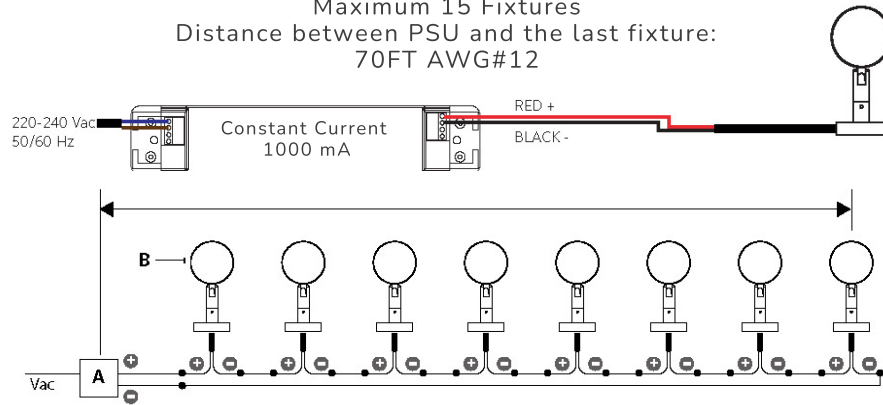

DIMENSIONS

SPOT STANDARD	SPOT SPIKE

DIMENSIONS

SPOT CUSTOM ROD

ORDER INFORMATION

Order Code

VAN	PROFILE	COLOR TEMP	OPTICS	FINISH	DIMMING	ACCESORY	
VAN	SP5312	27K 2700K	US 6° 3W 1000mA	BO Black RAL	ELV 0-10V others*	A Anti-Saline Treatment	
		30K 3000K	NA 18°	AO Anthracite RAL		S Spike for Ground Fixing	
		40K 4000K	ME 25°	GO Grey RAL		H Hexcell Louver	
				WI 35°	WO White RAL		R Custom ROD length
				EW 50°	OO Olive RAL		
				DW 3000-6500K	NA 13°	DMX - Requires a 24vdc Driver	
				RGBW3 3000K	ME 23°		
				RGBW4 4000K	WI 35°		
					EW 56°		

* On Request

FINISHING

WIRING DIAGRAM

STATIC WHITE

Constant Current - Wiring in Series
Maximum 1 Fixtures
Distance between PSU and the last fixture:
70FT AWG#12

STATIC WHITE (ULTRA SPOT)

Constant Current - Wiring in Series
Maximum 15 Fixtures
Distance between PSU and the last fixture:
70FT AWG#12

RGBW / DYNAMIC WHITE

Constant Voltage - Wiring in Parallel
Maximum 10 Fixtures
Distance between PSU and the last fixture:
100FT AWG#12

IP67 SUITABLE FOR DRY/WET LOCATION. NOT SUITABLE FOR UNDERWATER USE
5 YEAR WARRANTY.