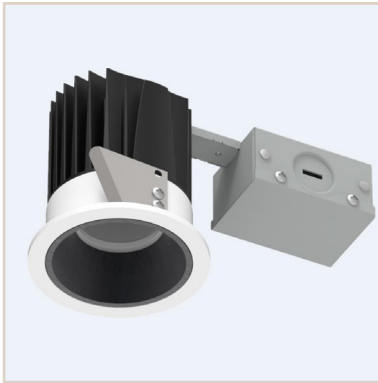

Project Name:	Type:
Product Code:	Date:

VANILLA 120V DOWNLIGHT (MOQ)

120V DOWNLIGHT

The Vanilla 120V Downlight is the perfect solution for projects that require budget friendly downlight solutions. The fixed downlight features 3000K, CRI>90 with white trim and a tinted specular reflector which gives the fixture a quiet appearance along any ceiling plane. The fixture also features a 3.5 inch diameter trim which goes well with any modern interior aesthetic. The fixture is 120v/line voltage so no driver is required. Canless recessed lighting that is mounted via Bracket.

Minimum Order Quantity.

PERFORMANCE

	LED
CCT:	2700K / 3000K
LUMENS:	600Lm
WATTAGE:	7.2 WATTS
LED LIFE:	50,000 hours
POWER:	120VAC
SDCM:	2 STEP
CRI:	>90
IC RATING:	IC RATED (NO HOUSING NEEDED)
CCT:	2700K 3000K

DIMENSIONS

*CEILING CUTOUT IS 2.83" (72mm)

ORDER INFORMATION

Order Code						
MAKE	PROFILE	FINISHES	OPTICS	COLOR TEMP	POWER	DIMMING
VAN	120VD	WH White	18° 23° 36°	27K 2700K 30K 3000K	120V	E PHASE/TRIAC