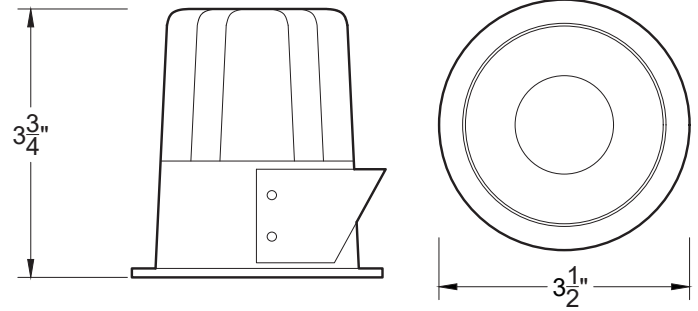

Project Name:	Type:
Product Code:	Date:

VANILLA 120V DOWNLIGHT (MOQ)

120V DOWNLIGHT

The Vanilla 120V Downlight is the perfect solution for projects that require budget friendly downlight solutions. The fixed downlight features 3000K, CRI>90 with white trim and a tinted specular reflector which gives the fixture a quiet appearance along any ceiling plane. The fixture also features a 3.5 inch diameter trim which goes well with any modern interior aesthetic. The fixture is 120v/line voltage so no driver is required. Canless recessed lighting that is mounted via Bracket.

DIMENSIONS

*CEILING CUTOUT IS 2.83" (72mm)

ORDER INFORMATION

Order Code						
MAKE	PROFILE	FINISHES	OPTICS	COLOR TEMP	POWER	DIMMING
VAN	120VD	WH White	18° 23° 36°	27K 2700K 30K 3000K	120V	E PHASE/TRIAC